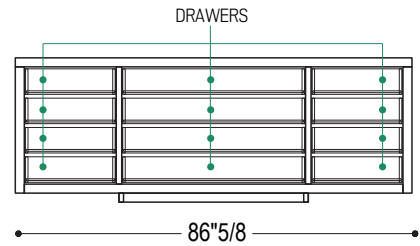

Kyoto

Dimensions

KYOTO