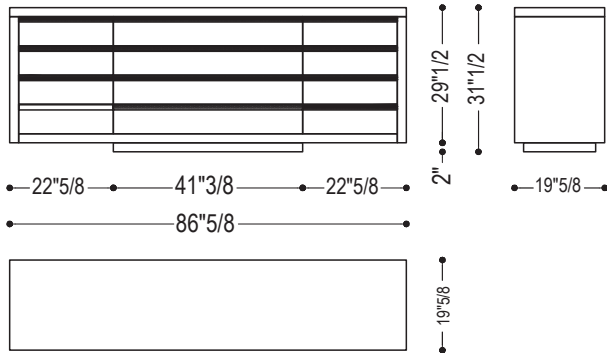

Kyoto

Dimensions

KYOTO