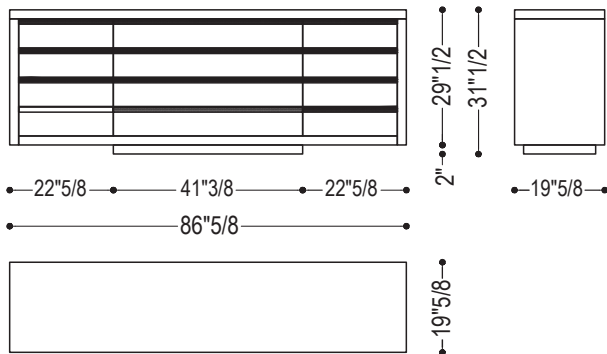

Kyoto

Dimensions

KYOTO 1.1