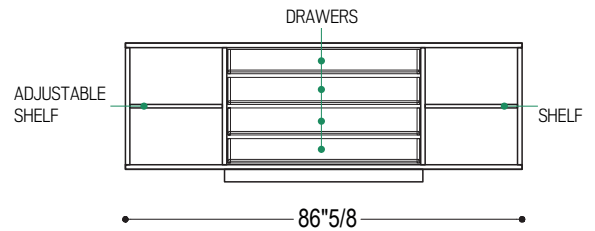

Kyoto

Dimensions

KYOTO 1.1