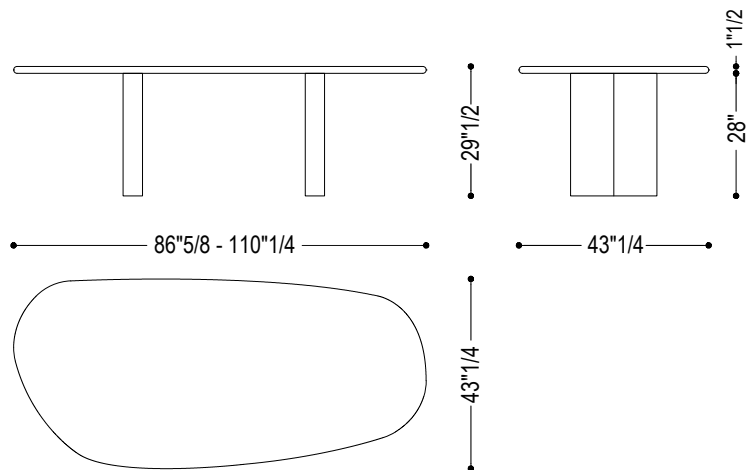

Medialuna

Design: Authentic Design

Description

The Medialuna is a luxury dining table featuring a 100% solid wood construction. The design is characterized by its elongated, organic oval tabletop and its sculptural dual-panel base. Made in Italy.

Dimensions

Size A: 86"5/8W x 43"1/4D x 29"1/2H
Size B: 94"1/2W x 43"1/4D x 29"1/2H
Size C: 102"3/8W x 43"1/4D x 29"1/2H
Size D: 110"1/4W x 43"1/4D x 29"1/2H
Top thickness: 2"

Finishes and materials

Structure & Top: Solid wood.