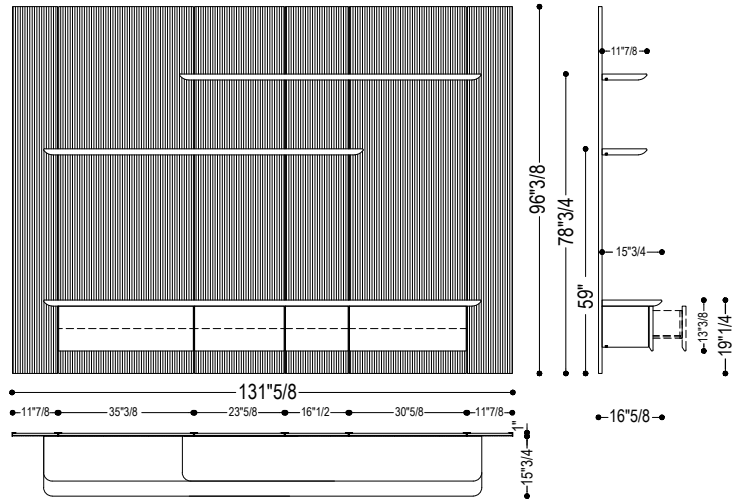

MODULA - COMP 2