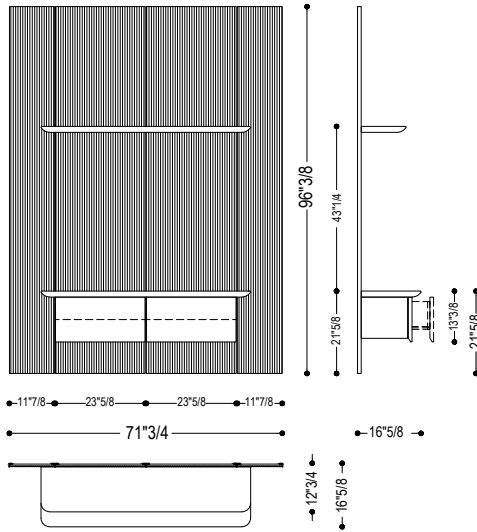

Modula

Dimensions

MODULA - COMP 1