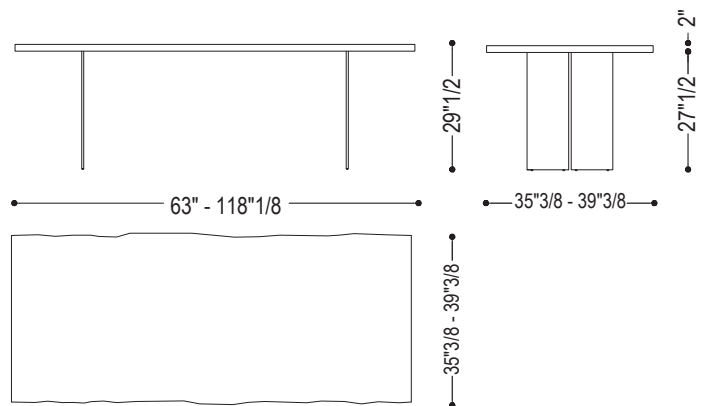

### Description

The Natura Natural Sides is a luxury dining table featuring a solid wood top with natural (live) edges. The top is composed of wide staves and is supported by a base consisting of two iron plates with a central vertical slit. Made in Italy.

### Dimensions

**Size A:** 63"W x 35"3/8D x 29"1/2H  
**Size B:** 70"7/8W x 35"3/8D x 29"1/2H  
**Size C:** 78"3/4W x 39"3/8D x 29"1/2H  
**Size D:** 86"5/8W x 39"3/8D x 29"1/2H  
**Size E:** 94"1/2W x 39"3/8D x 29"1/2H  
**Size F:** 102"3/8W x 39"3/8D x 29"1/2H  
**Size G:** 110"1/4W x 39"3/8D x 29"1/2H  
**Size H:** 118"1/8W x 39"3/8D x 29"1/2H