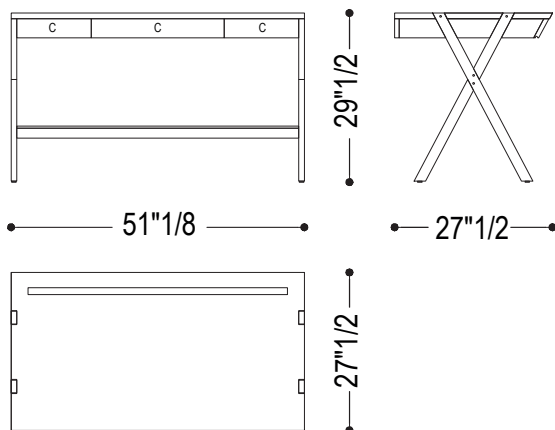

### *Dimensions*

**Size A:** 51"1/8W x 27"1/2D x 29"1/2H

**Size B:** 51"1/8W x 27"1/2D x 37"3/4H

### Dimensions

WITH UPSTAND, 3 DRAWERS UNDER THE TOP

WITH UPSTAND, 1 DRAWER UNDER THE TOP

WITHOUT UPSTAND, 3 DRAWERS UNDER THE TOP

WITHOUT UPSTAND, 1 DRAWER UNDER THE TOP