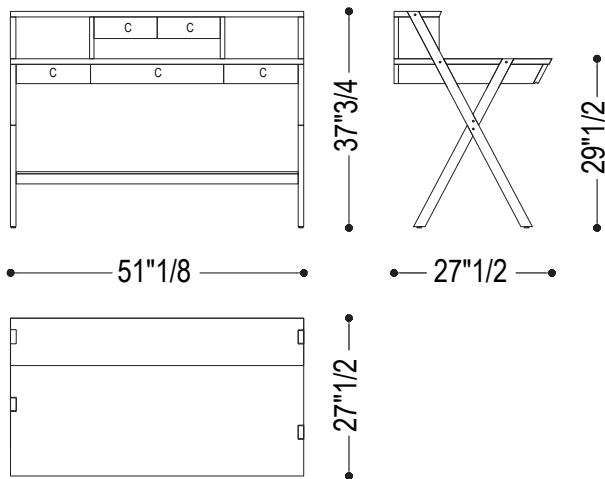

### *Dimensions*

**Size A:** 51"1/8W x 27"1/2D x 29"1/2H

**Size B:** 51"1/8W x 27"1/2D x 37"3/4H

### Dimensions

WITH UPSTAND, 3 DRAWERS UNDER THE TOP

WITH UPSTAND, 1 DRAWER UNDER THE TOP

WITHOUT UPSTAND, 3 DRAWERS UNDER THE TOP

WITHOUT UPSTAND, 1 DRAWER UNDER THE TOP