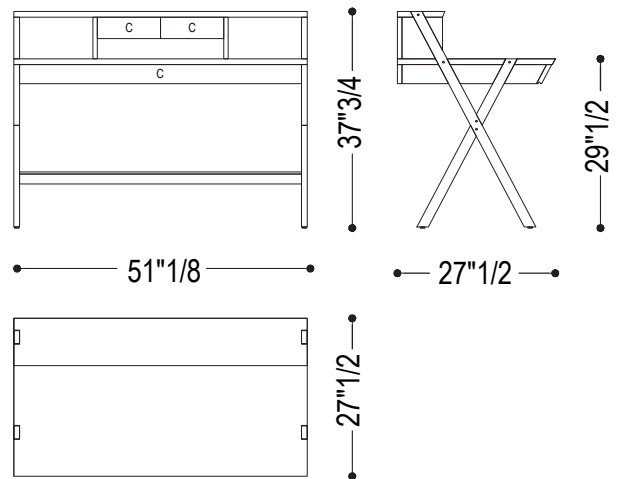

### *Dimensions*

**Size A:** 51"1/8W x 27"1/2D x 29"1/2H

**Size B:** 51"1/8W x 27"1/2D x 37"3/4H

### *Finishes and materials*

**Structure, Top & Drawers:** Solid wood.

### Dimensions

WITH UPSTAND, 3 DRAWERS UNDER THE TOP

WITH UPSTAND, 1 DRAWER UNDER THE TOP

WITHOUT UPSTAND, 3 DRAWERS UNDER THE TOP

WITHOUT UPSTAND, 1 DRAWER UNDER THE TOP