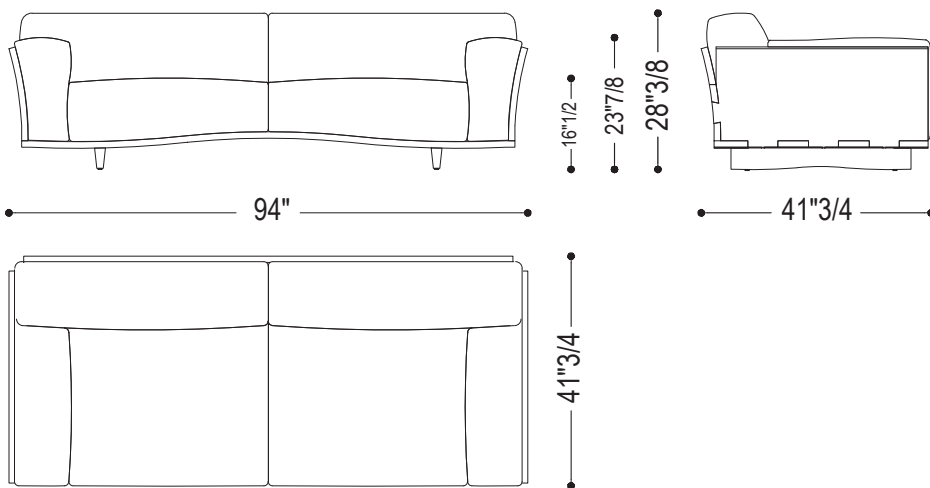

Dimensions

Size A: 94"W x 41"3/4D x 28"3/8H

Size B: 126"W x 41"3/4D x 28"3/8H

Seat height: 16"1/2

Armrest height: 23"7/8

Finishes and materials

Structure: Solid wood.

Cover: Fabric or leather.

Nudo

Dimensions

Size A

Size B