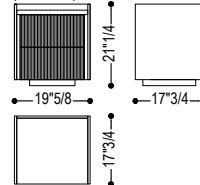

## Dimensions

**Size A:** 19"5/8W x 17"3/4D x 21"1/4H

**Size B:** 35"3/8W x 17"3/4D x 21"1/4H

## Finishes and materials

Structure, Top & Front: Solid wood.

REVO NIGHT TABLE 1.1  
(2 drawers)

REVO NIGHT TABLE 1.2  
(2 drawers)

REVO NIGHT TABLE 2.1  
(1 open module - 1 drawer)

REVO NIGHT TABLE 2.2  
(1 open module - 1 drawer)