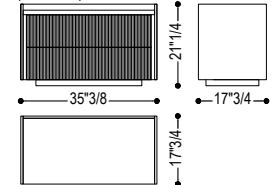

## Dimensions

**Size A:** 19"5/8W x 17"3/4D x 21"1/4H

**Size B:** 35"3/8W x 17"3/4D x 21"1/4H

## Finishes and materials

Structure, Top & Front: Solid wood.

REVO NIGHT TABLE 1.1  
(2 drawers)

REVO NIGHT TABLE 1.2  
(2 drawers)

REVO NIGHT TABLE 2.1  
(1 open module - 1 drawer)

REVO NIGHT TABLE 2.2  
(1 open module - 1 drawer)