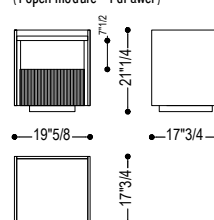

## Dimensions

**Size A:** 19"5/8W x 17"3/4D x 21"1/4H

**Size B:** 35"3/8W x 17"3/4D x 21"1/4H

## Finishes and materials

Structure, Top & Front: Solid wood.

REVO NIGHT TABLE 1.1  
(2 drawers)

REVO NIGHT TABLE 1.2  
(2 drawers)

REVO NIGHT TABLE 2.1  
(1 open module - 1 drawer)

REVO NIGHT TABLE 2.2  
(1 open module - 1 drawer)