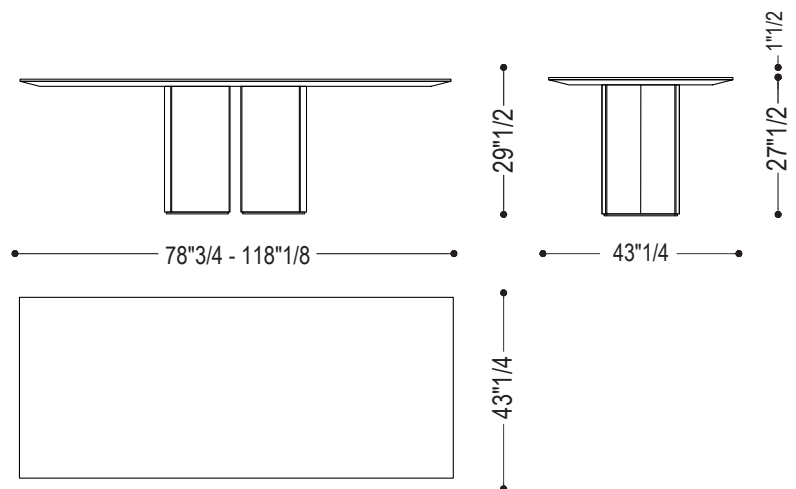

### Description

The Revo is a luxury dining table featuring a 100% solid wood construction. The design is characterized by a stave-constructed top with tapered "thin" edges and a base consisting of prism-shaped legs with three vertices. Made in Italy.

### Dimensions

**Size A:** 78"3/4W x 43"1/4D x 29"1/2H  
**Size B:** 86"5/8W x 43"1/4D x 29"1/2H  
**Size C:** 94"1/2W x 43"1/4D x 29"1/2H  
**Size D:** 102"3/8W x 43"1/4D x 29"1/2H  
**Size E:** 110"1/4W x 43"1/4D x 29"1/2H  
**Size F:** 118"1/8W x 43"1/4D x 29"1/2H