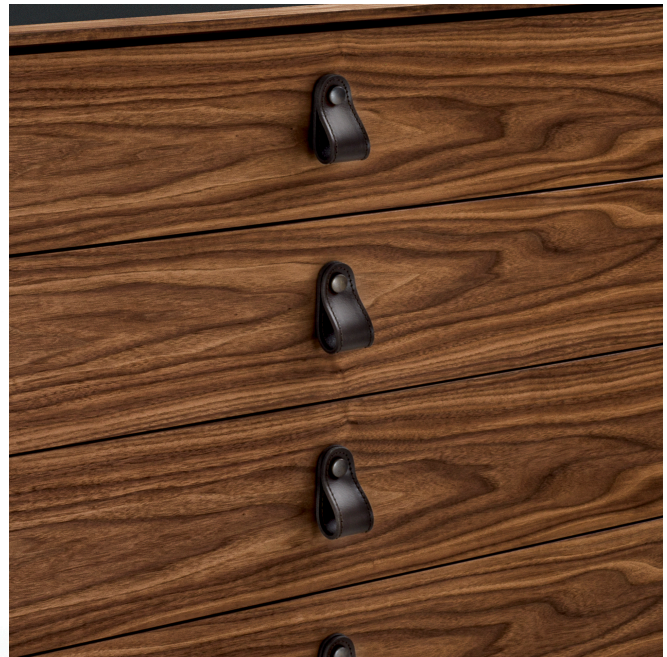

Rialto Fly Night

Design: Giuliano Cappelletti

Description

The Rialto Fly Night is a luxury 4-drawer dresser featuring a blockboard and solid wood construction. The design is characterized by a "suspended" frame aesthetic and an external wooden chassis. Made in Italy.

Dimensions

Size: 47"1/4W x 19"5/8D x 31"1/2H

Finishes and materials

Structure & Drawers: Solid wood.
Optionals - Handle & Top: Leather