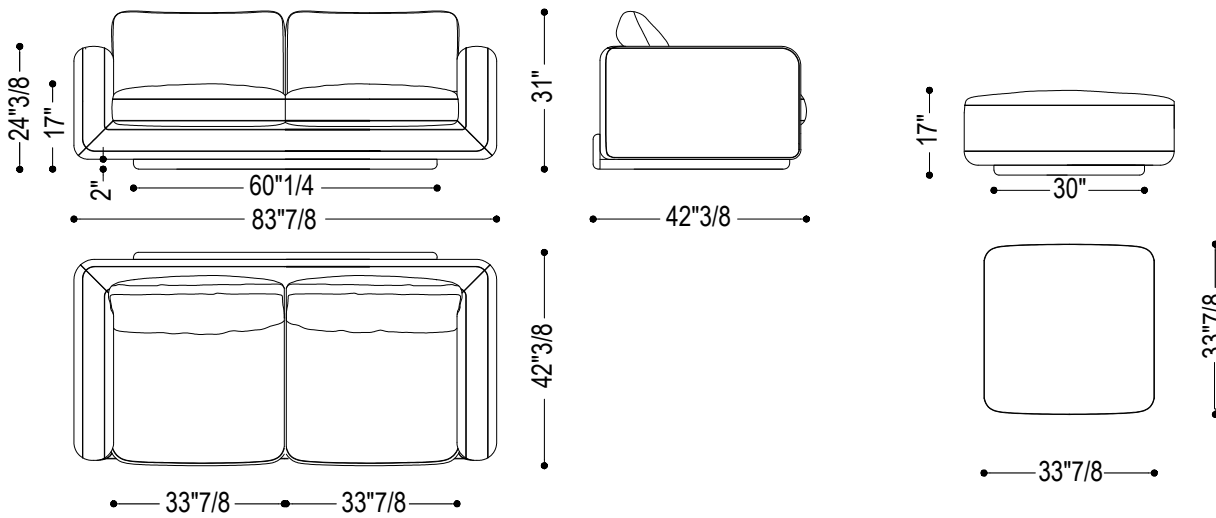

Dimensions

Size A: 83"7/8W x 42"3/8D x 31"H
Size B: 117"3/8W x 42"3/8D x 31"H
Seat height: 17"
Armrest height: 24"3/8

Finishes and materials

Base: Solid wood.
Cover: Fabric or leather.

Sospiro

Dimensions

Size A

Optional ottoman:

Size B