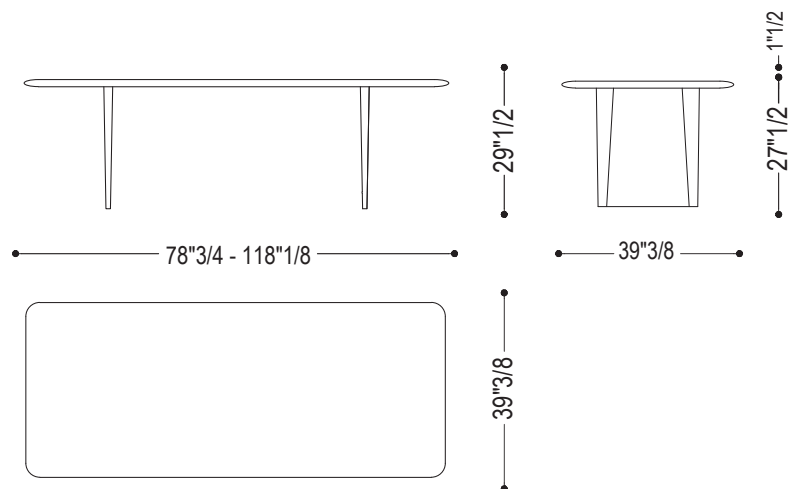

Vela

Design: Authentic Design

Description

The Vela is a luxury dining table featuring a 100% solid wood construction. The design is characterized by a stave-constructed top with rounded sides and an integrated leg system. The structure is engineered with beveled and rounded edges to create a slim, "thin" aesthetic for both the top and the base. Made in Italy.

Dimensions

- Size A:** 78"3/4W x 39"3/8D x 29"1/2H
- Size B:** 86"5/8W x 39"3/8D x 29"1/2H
- Size C:** 94"1/2W x 39"3/8D x 29"1/2H
- Size D:** 102"3/8W x 39"3/8D x 29"1/2H
- Size E:** 110"1/4W x 39"3/8D x 29"1/2H
- Size F:** 118"1/8W x 39"3/8D x 29"1/2H