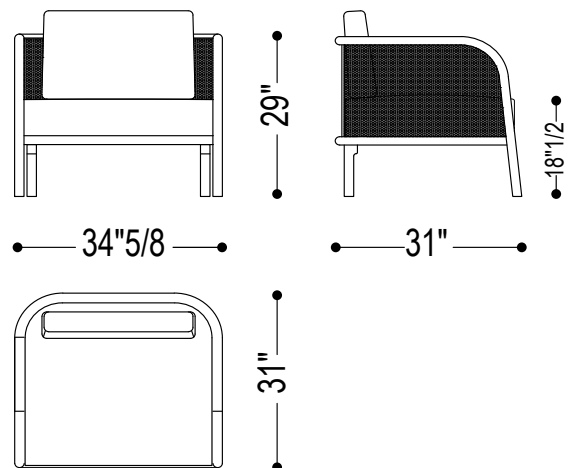

Vienna

Design: Authentic Design

Description

The Vienna is a luxury lounge chair featuring a solid wood frame and a Vienna straw backrest. The design combines a classic bentwood aesthetic with modern upholstered comfort. Made in Italy.

Dimensions

Size: 34"5/8W x 31"D x 29"H

Seat height: 18"1/2

Finishes and materials

Structure: Solid wood.

Cover: Fabric or leather.