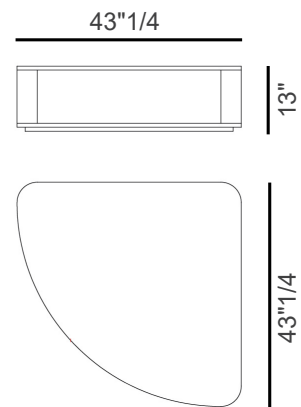

### Sectional

## Domus

---

Depth and seat height for all compositions

### *Dimensions*

**Version 205 - TWO SEATER:** 80"5/8W x 43"1/4D x 28"3/4H

**Version 290 - THREE SEATER:** 114" 1/8W x 43"1/4D x 28"3/4H

**Sectional:** 124"W x 157"1/2D x 28"3/4H

**Back cushion:** 33"1/2W x 13"H