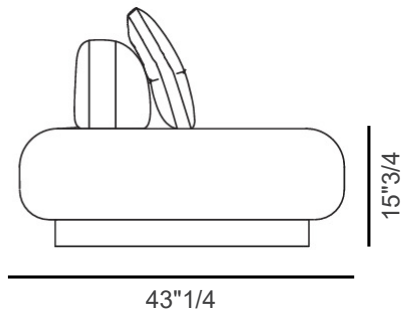

Domus

Depth and seat height for all compositions