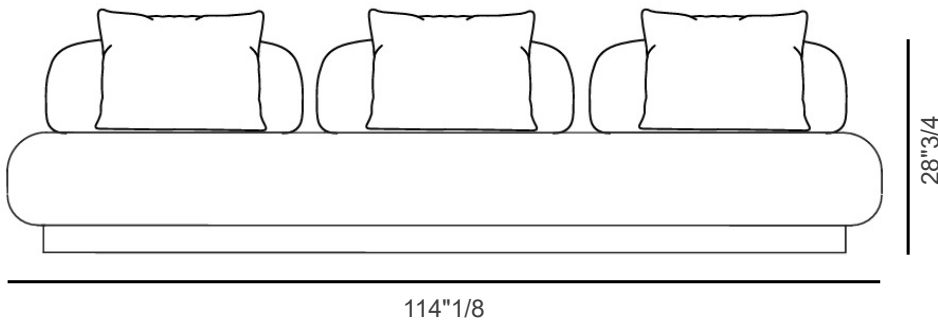

Version 290