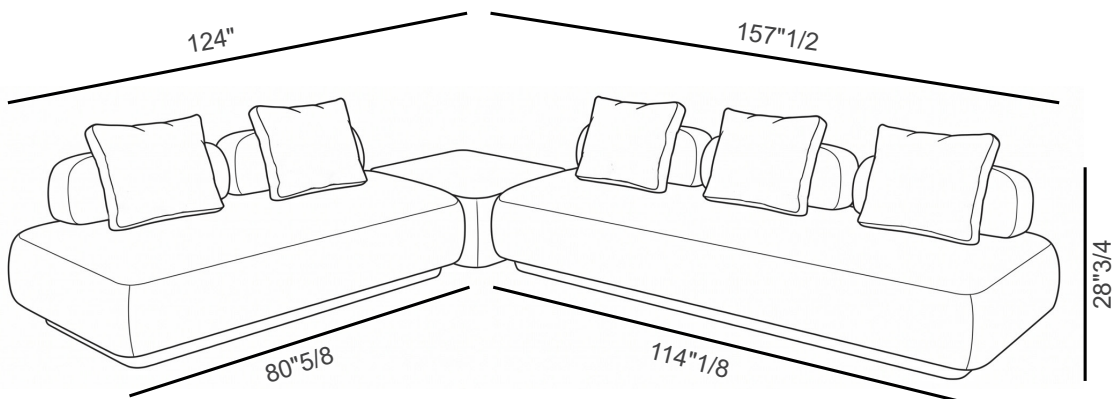

Domus

Version 205

Version 290

Sectional