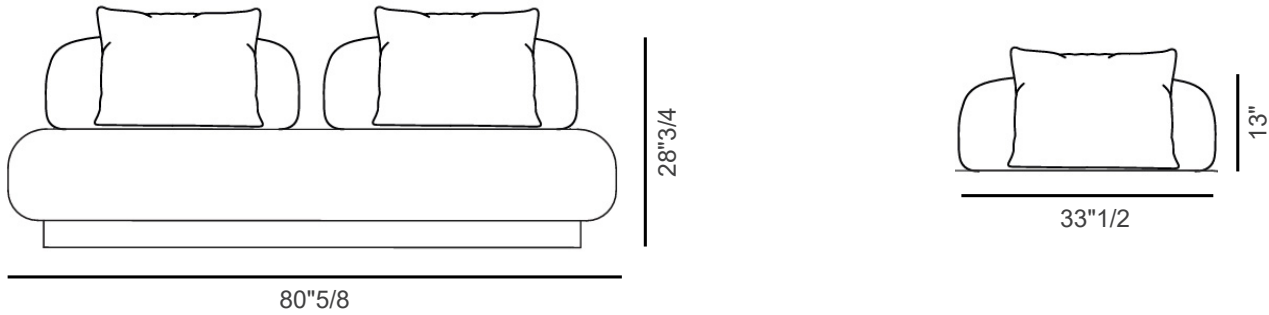

Domus

Version 205