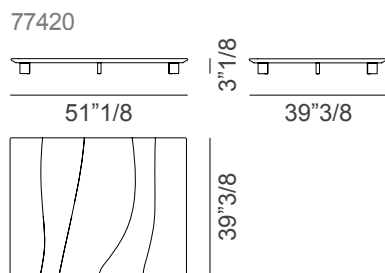

Coffee table in ash wood with inlay
51"1/8W x 39"3/8D x 3"1/8H