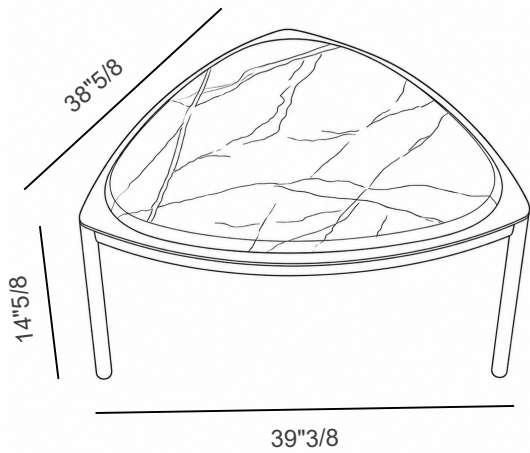

2026-03/04/05 Coffee Tables Set

Dimensions

Size A - 2026-03: 39"3/8W x 38"5/8D x 14"5/8H

Size B - 2026-04: 29"1/8W x 28"D x 17"H

Size C - 2026-05: 20"1/2W x 19"5/8D x 19"1/4H

Model: 2026-03 Coffee Table