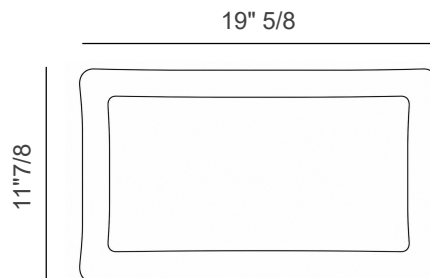

25-1020 Double Bed

Dimensions

Size: 76"W x 80"D x 71"5/8H

Model: 25-1020 Double Bed (King Size)

NOTE: Mattress NOT included

Optional Cushions Set Composition:

- CUD4545

- CUD5030

- CUD8050