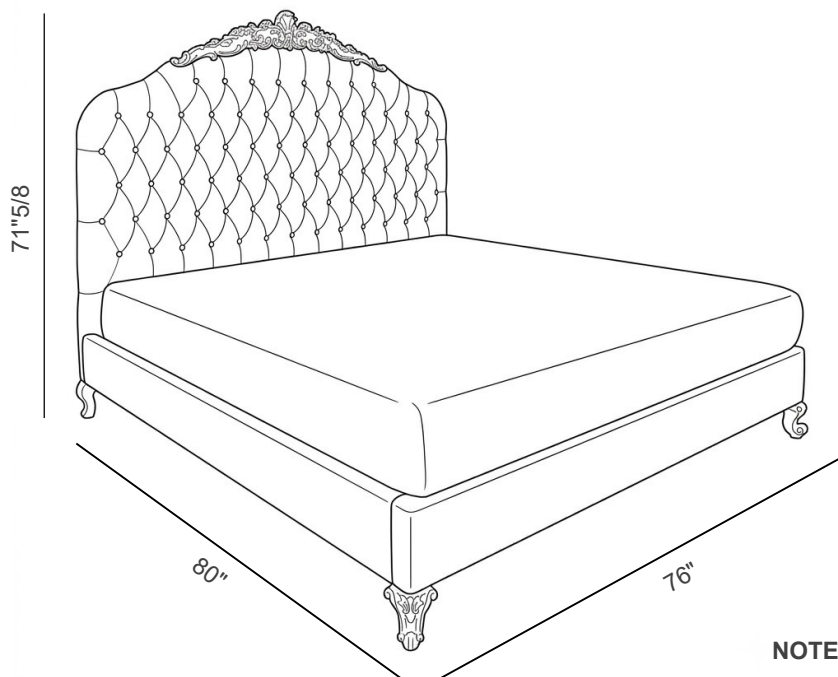

25-1020 Double Bed

By Bellotti Ezio

Description

The Traditional 25-1020 Double Bed is a refined expression of classic elegance, designed to bring comfort, sophistication, and timeless decorative appeal to luxurious bedroom interiors. Defined by graceful proportions and exquisite craftsmanship, this bed stands out as a distinguished centerpiece. The headboard features an elegant carved crest paired with a capitonné upholstery, creating a sophisticated balance between sculptural detailing and soft comfort. The capitonné workmanship enhances the luxurious character of the piece, adding depth, texture, and refined decorative richness to the design. The bed frame is fully upholstered, providing visual continuity and a soft, elegant presence that complements the refined headboard. Carved wooden feet further enrich the structure, showcasing artisanal craftsmanship and graceful detailing. Made in Italy.

Finishes & Materials

Legs, Headboard Frame & Bed Structure: Wood

Headboard & Bed Frame Cover: Fabric

25-1020 Double Bed

Dimensions

Size: 76"W x 80"D x 71"5/8H

Model: 25-1020 Double Bed (King Size)

NOTE: Mattress NOT included