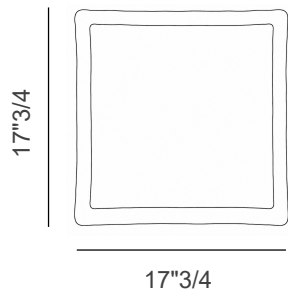

25-1020 Double Bed

Dimensions

Size: 76"W x 80"D x 71"5/8H

Model: 25-1020 Double Bed (King Size)

NOTE: Mattress NOT included

Optional Cushions Set Composition:

- CUD4545

- CUD5030

- CUD8050