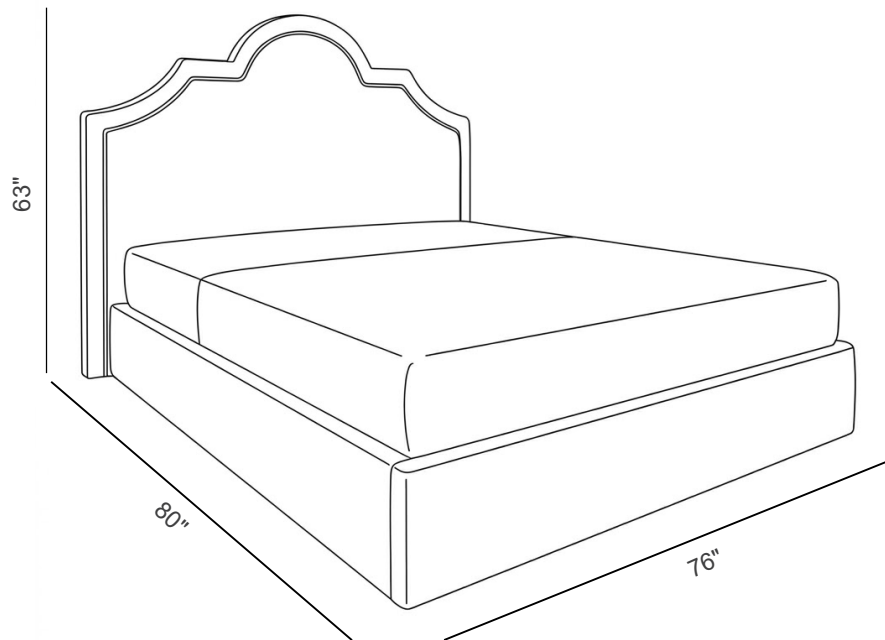

25-1060 Double Bed

By Bellotti Ezio

Description

The Traditional 25-1060 Double Bed is a refined expression of comfort and contemporary classic elegance, designed to elevate luxurious bedroom interiors with its sophisticated materials and graceful silhouette. Defined by soft contours and exceptional craftsmanship, this bed offers a perfect balance between visual refinement and everyday comfort. The bed is fully upholstered, creating a seamless and elegant appearance that enhances its welcoming character. Its shaped headboard, covered in fabric, introduces a graceful sculptural profile that adds softness and decorative sophistication to the design. The refined curves of the headboard create a harmonious visual flow, making the piece both distinctive and timeless. Made in Italy.

Finishes & Materials

General Structure: Wood

Headboard Frame & Bed Frame Cover: Leather

General Bed Cover: Fabric

25-1060 Double Bed

Dimensions

Size: 76"W x 80"D x 63"H

Model: 25-1060 Double Bed (King Size)

Optional Cushion Set Composition:

x2 - CUDROL

x2 - CUD5030

x2 - CUD6040

NOTE: x1 CUD20060 Included (78 3/4"W x 23 5/8"D) - No Drawing Available