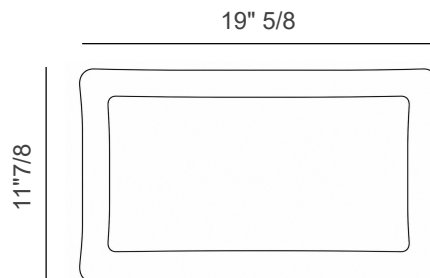

25-1060 Double Bed

By Bellotti Ezio

Description

The Traditional 25-1060 Double Bed is a refined expression of comfort and contemporary classic elegance, designed to elevate luxurious bedroom interiors with its sophisticated materials and graceful silhouette. Defined by soft contours and exceptional craftsmanship, this bed offers a perfect balance between visual refinement and everyday comfort. The bed is fully upholstered, creating a seamless and elegant appearance that enhances its welcoming character. Its shaped headboard, covered in fabric, introduces a graceful sculptural profile that adds softness and decorative sophistication to the design. The refined curves of the headboard create a harmonious visual flow, making the piece both distinctive and timeless. Made in Italy.

Finishes & Materials

General Structure: Wood

Headboard Frame & Bed Frame Cover: Leather

General Bed Cover: Fabric

25-1060 Double Bed

Dimensions

Size: 76"W x 80"D x 63"H

Model: 25-1060 Double Bed (King Size)

Optional Cushion Set Composition:

x2 - CUDROL

x2 - CUD5030

x2 - CUD6040

NOTE: x1 CUD20060 Included (78 3/4"W x 23 5/8"D) - No Drawing Available