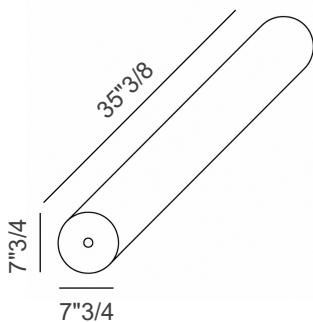

25-1060 Double Bed

By Bellotti Ezio

Description

The Traditional 25-1060 Double Bed is a refined expression of comfort and contemporary classic elegance, designed to elevate luxurious bedroom interiors with its sophisticated materials and graceful silhouette. Defined by soft contours and exceptional craftsmanship, this bed offers a perfect balance between visual refinement and everyday comfort. The bed is fully upholstered, creating a seamless and elegant appearance that enhances its welcoming character. Its shaped headboard, covered in fabric, introduces a graceful sculptural profile that adds softness and decorative sophistication to the design. The refined curves of the headboard create a harmonious visual flow, making the piece both distinctive and timeless. Made in Italy.

Finishes & Materials

General Structure: Wood

Headboard Frame & Bed Frame Cover: Leather

General Bed Cover: Fabric

25-1060 Double Bed

Dimensions

Size: 76"W x 80"D x 63"H

Model: 25-1060 Double Bed (King Size)

Optional Cushion Set Composition:

x2 - CUDROL

x2 - CUD5030

x2 - CUD6040

NOTE: x1 CUD20060 Included (78 3/4"W x 23 5/8"D) - No Drawing Available