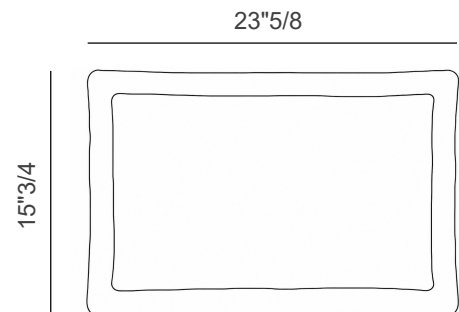

25-1060 Double Bed

By Bellotti Ezio

Description

The Traditional 25-1060 Double Bed is a refined expression of comfort and contemporary classic elegance, designed to elevate luxurious bedroom interiors with its sophisticated materials and graceful silhouette. Defined by soft contours and exceptional craftsmanship, this bed offers a perfect balance between visual refinement and everyday comfort. The bed is fully upholstered, creating a seamless and elegant appearance that enhances its welcoming character. Its shaped headboard, covered in fabric, introduces a graceful sculptural profile that adds softness and decorative sophistication to the design. The refined curves of the headboard create a harmonious visual flow, making the piece both distinctive and timeless. Made in Italy.

Finishes & Materials

General Structure: Wood

Headboard Frame & Bed Frame Cover: Leather

General Bed Cover: Fabric

25-1060 Double Bed

Dimensions

Size: 76"W x 80"D x 63"H

Model: 25-1060 Double Bed (King Size)

Optional Cushion Set Composition:

x2 - CUDROL

x2 - CUD5030

x2 - CUD6040

NOTE: x1 CUD20060 Included (78 3/4"W x 23 5/8"D) - No Drawing Available