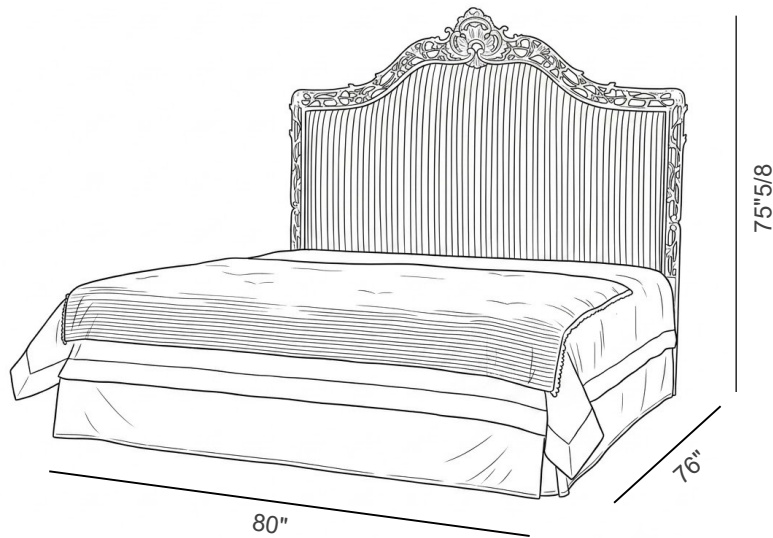

3710 Double Bed

By Bellotti Ezio

Description

The Traditional 3710 Double Bed is a refined expression of classic luxury, designed to bring elegance, comfort, and decorative sophistication to prestigious bedroom interiors. Defined by graceful proportions and exceptional craftsmanship, this bed embodies timeless style and artisanal quality. The headboard features an intricately carved structure with a central upholstered fabric panel, creating a refined combination of decorative woodwork and soft textile comfort. The SG Silver Gold leaf finish enriches the carved detailing, enhancing the sculptural beauty of the frame and giving the headboard a luminous, sophisticated presence. The sommier is fully covered in fabric, providing visual continuity and a soft, elegant foundation that perfectly complements the headboard. Made in Italy.

Finishes & Materials

Headboard Frame & Bed Structure: Wood

Headboard & Bed Frame Cover: Fabric

3710 Double Bed

Dimensions

Size: 76"W x 80"D x 75"5/8H

Model: 3710 Double Bed (King Size)

NOTE: Mattress NOT included