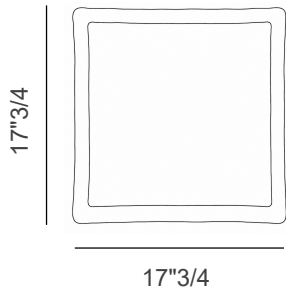

Optional Cushions:

- CUD4545