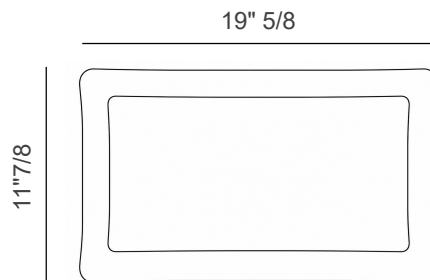

3710 Double Bed

Dimensions

Size: 76"W x 80"D x 75"5/8H

Model: 3710 Double Bed (King Size)

NOTE: Mattress NOT included

Optional Cushions:

- CUD4545

- CUD5030

- CUD8050