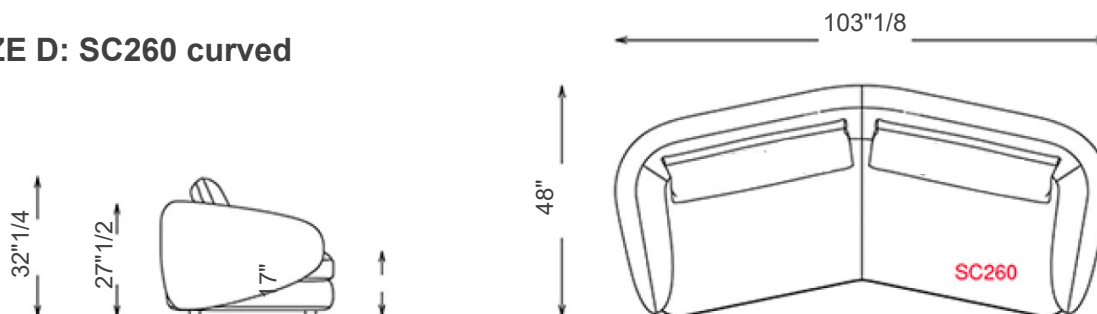

Craig Supersoft

Design: Cattelan Italia

Description

Craig Supersoft is a sofa with a solid structure in pine plywood and composite wood, designed to ensure strength and durability while maintaining a soft and comfortable seating experience. The seat is supported by an elastic webbing belt system and features differentiated-density polyurethane padding combined with polyester fiber, providing balanced support and softness. The backrest cushions (2 included) are filled with a blend of 40% natural feather and 60% siliconized polyester fiber, enclosed in a 100% cotton feather-proof lining for comfort and shape retention. Seat cushions combine 35-density polyurethane foam with siliconized polyester fiber, also wrapped in resin-bonded polyester fiber for enhanced softness and resilience. The sofa rests on discreet ABS thermoplastic feet. Upholstery is available in fabric or soft leather according to the sample card, with removable covers only in the fabric version. The overall comfort level is soft, rated 2/10. Made in Italy.

Craig Supersoft

SIZE A: S220

SIZE B: S240

SIZE C: S260

SIZE D: SC260 curved

Craig Supersoft

SIZE A: S220 cushions

SIZE C: S260 cushions

SIZE B: S240 cushions

SIZE D: SC260 curved cushions

Dimensions

SIZE A - S220: 86"5/8W x 40"1/2D x 27"1/2H (Seat height 17")

SIZE B - S240: 94"1/2W x 40"1/2D x 27"1/2H (Seat height 17")

SIZE C - S260: 102"3/8W x 40"1/2D x 27"1/2H (Seat height 17")

SIZE D - SC260 Curved: 103"1/8W x 48"D x 27"1/2H (Seat height 17")

Back cushions sizes: 2 included.

SIZE A - S220: 31"1/2W x 19"5/8D

SIZE B - S240: 35"3/8W x 19"5/8D

SIZE C - S260: 39"3/8W x 19"5/8D

SIZE D - S260 curved: 39"3/8W x 19"5/8D