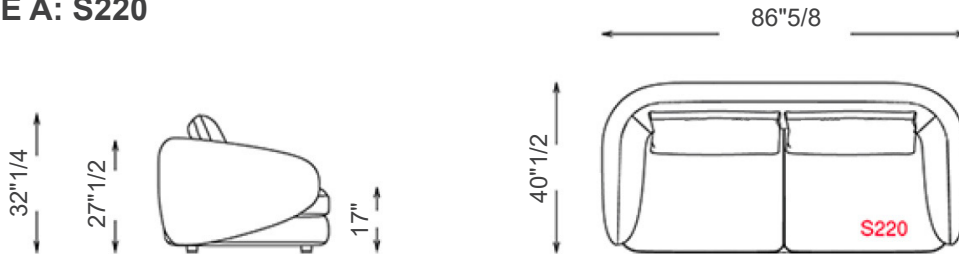

Craig Supersoft

Design: Cattelan Italia

Description

Craig Supersoft is a sofa with a solid structure in pine plywood and composite wood, designed to ensure strength and durability while maintaining a soft and comfortable seating experience. The seat is supported by an elastic webbing belt system and features differentiated-density polyurethane padding combined with polyester fiber, providing balanced support and softness. The backrest cushions (2 included) are filled with a blend of 40% natural feather and 60% siliconized polyester fiber, enclosed in a 100% cotton feather-proof lining for comfort and shape retention. Seat cushions combine 35-density polyurethane foam with siliconized polyester fiber, also wrapped in resin-bonded polyester fiber for enhanced softness and resilience. The sofa rests on discreet ABS thermoplastic feet. Upholstery is available in fabric or soft leather according to the sample card, with removable covers only in the fabric version. The overall comfort level is soft, rated 2/10. Made in Italy.

Craig Supersoft

SIZE A: S220

SIZE B: S240

SIZE C: S260

SIZE D: SC260 curved

Craig Supersoft

SIZE A: S220 cushions

SIZE C: S260 cushions

SIZE B: S240 cushions

SIZE D: SC260 curved cushions

Dimensions

SIZE A - S220: 86"5/8W x 40"1/2D x 27"1/2H (Seat height 17")

SIZE B - S240: 94"1/2W x 40"1/2D x 27"1/2H (Seat height 17")

SIZE C - S260: 102"3/8W x 40"1/2D x 27"1/2H (Seat height 17")

SIZE D - SC260 Curved: 103"1/8W x 48"D x 27"1/2H (Seat height 17")

Back cushions sizes: 2 included.

SIZE A - S220: 31"1/2W x 19"5/8D

SIZE B - S240: 35"3/8W x 19"5/8D

SIZE C - S260: 39"3/8W x 19"5/8D

SIZE D - S260 curved: 39"3/8W x 19"5/8D