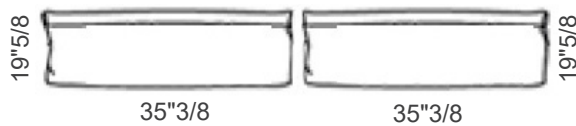

Craig Supersoft

SIZE A: S220

SIZE B: S240

SIZE C: S260

SIZE D: SC260 curved

Craig Supersoft

SIZE A: S220 cushions

SIZE C: S260 cushions

SIZE B: S240 cushions

SIZE D: SC260 curved cushions

Dimensions

SIZE A - S220: 86"5/8W x 40"1/2D x 27"1/2H (Seat height 17")

SIZE B - S240: 94"1/2W x 40"1/2D x 27"1/2H (Seat height 17")

SIZE C - S260: 102"3/8W x 40"1/2D x 27"1/2H (Seat height 17")

SIZE D - SC260 Curved: 103"1/8W x 48"D x 27"1/2H (Seat height 17")

Back cushions sizes: 2 included.

SIZE A - S220: 31"1/2W x 19"5/8D

SIZE B - S240: 35"3/8W x 19"5/8D

SIZE C - S260: 39"3/8W x 19"5/8D

SIZE D - S260 curved: 39"3/8W x 19"5/8D