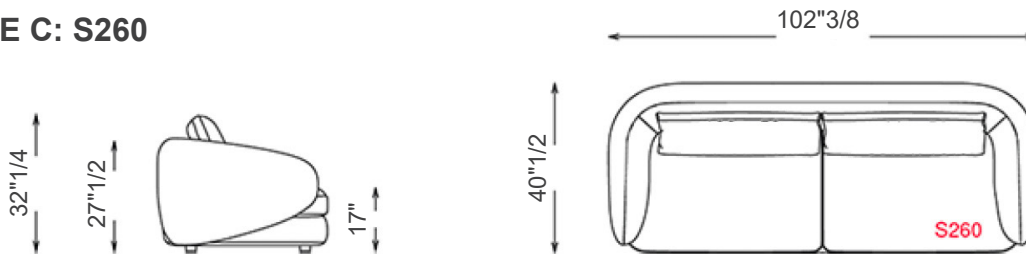

Craig Supersoft

Design: Cattelan Italia

Description

Craig Supersoft is a sofa with a solid structure in pine plywood and composite wood, designed to ensure strength and durability while maintaining a soft and comfortable seating experience. The seat is supported by an elastic webbing belt system and features differentiated-density polyurethane padding combined with polyester fiber, providing balanced support and softness. The backrest cushions (2 included) are filled with a blend of 40% natural feather and 60% siliconized polyester fiber, enclosed in a 100% cotton feather-proof lining for comfort and shape retention. Seat cushions combine 35-density polyurethane foam with siliconized polyester fiber, also wrapped in resin-bonded polyester fiber for enhanced softness and resilience. The sofa rests on discreet ABS thermoplastic feet. Upholstery is available in fabric or soft leather according to the sample card, with removable covers only in the fabric version. The overall comfort level is soft, rated 2/10. Made in Italy.

Craig Supersoft

SIZE A: S220

SIZE B: S240

SIZE C: S260

SIZE D: SC260 curved

Craig Supersoft

SIZE A: S220 cushions

SIZE C: S260 cushions

SIZE B: S240 cushions

SIZE D: SC260 curved cushions

Dimensions

SIZE A - S220: 86"5/8W x 40"1/2D x 27"1/2H (Seat height 17")

SIZE B - S240: 94"1/2W x 40"1/2D x 27"1/2H (Seat height 17")

SIZE C - S260: 102"3/8W x 40"1/2D x 27"1/2H (Seat height 17")

SIZE D - SC260 Curved: 103"1/8W x 48"D x 27"1/2H (Seat height 17")

Back cushions sizes: 2 included.

SIZE A - S220: 31"1/2W x 19"5/8D

SIZE B - S240: 35"3/8W x 19"5/8D

SIZE C - S260: 39"3/8W x 19"5/8D

SIZE D - S260 curved: 39"3/8W x 19"5/8D