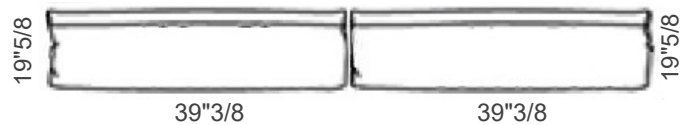

Craig Supersoft

SIZE A: S220

SIZE B: S240

SIZE C: S260

SIZE D: SC260 curved

Craig Supersoft

SIZE A: S220 cushions

SIZE C: S260 cushions

SIZE B: S240 cushions

SIZE D: SC260 curved cushions

Dimensions

SIZE A - S220: 86"5/8W x 40"1/2D x 27"1/2H (Seat height 17")

SIZE B - S240: 94"1/2W x 40"1/2D x 27"1/2H (Seat height 17")

SIZE C - S260: 102"3/8W x 40"1/2D x 27"1/2H (Seat height 17")

SIZE D - SC260 Curved: 103"1/8W x 48"D x 27"1/2H (Seat height 17")

Back cushions sizes: 2 included.

SIZE A - S220: 31"1/2W x 19"5/8D

SIZE B - S240: 35"3/8W x 19"5/8D

SIZE C - S260: 39"3/8W x 19"5/8D

SIZE D - S260 curved: 39"3/8W x 19"5/8D