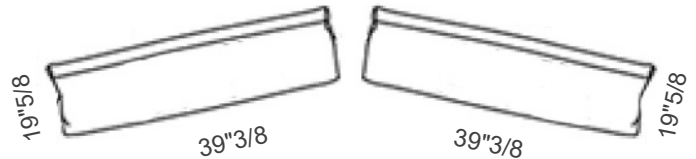

Craig Supersoft

Design: Cattelan Italia

Description

Craig Supersoft is a sofa with a solid structure in pine plywood and composite wood, designed to ensure strength and durability while maintaining a soft and comfortable seating experience. The seat is supported by an elastic webbing belt system and features differentiated-density polyurethane padding combined with polyester fiber, providing balanced support and softness. The backrest cushions (2 included) are filled with a blend of 40% natural feather and 60% siliconized polyester fiber, enclosed in a 100% cotton feather-proof lining for comfort and shape retention. Seat cushions combine 35-density polyurethane foam with siliconized polyester fiber, also wrapped in resin-bonded polyester fiber for enhanced softness and resilience. The sofa rests on discreet ABS thermoplastic feet. Upholstery is available in fabric or soft leather according to the sample card, with removable covers only in the fabric version. The overall comfort level is soft, rated 2/10. Made in Italy.

Craig Supersoft

SIZE A: S220

SIZE B: S240

SIZE C: S260

SIZE D: SC260 curved

Craig Supersoft

SIZE A: S220 cushions

SIZE C: S260 cushions

SIZE B: S240 cushions

SIZE D: SC260 curved cushions

Dimensions

SIZE A - S220: 86"5/8W x 40"1/2D x 27"1/2H (Seat height 17")

SIZE B - S240: 94"1/2W x 40"1/2D x 27"1/2H (Seat height 17")

SIZE C - S260: 102"3/8W x 40"1/2D x 27"1/2H (Seat height 17")

SIZE D - SC260 Curved: 103"1/8W x 48"D x 27"1/2H (Seat height 17")

Back cushions sizes: 2 included.

SIZE A - S220: 31"1/2W x 19"5/8D

SIZE B - S240: 35"3/8W x 19"5/8D

SIZE C - S260: 39"3/8W x 19"5/8D

SIZE D - S260 curved: 39"3/8W x 19"5/8D