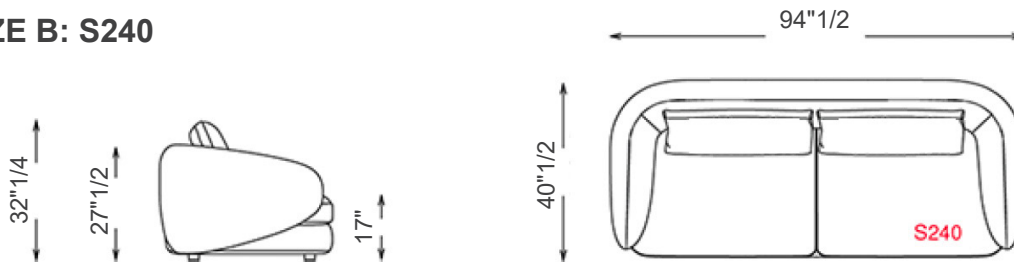

Craig Supersoft

Design: Cattelan Italia

Description

Craig Supersoft is a sofa with a solid structure in pine plywood and composite wood, designed to ensure strength and durability while maintaining a soft and comfortable seating experience. The seat is supported by an elastic webbing belt system and features differentiated-density polyurethane padding combined with polyester fiber, providing balanced support and softness. The backrest cushions (2 included) are filled with a blend of 40% natural feather and 60% siliconized polyester fiber, enclosed in a 100% cotton feather-proof lining for comfort and shape retention. Seat cushions combine 35-density polyurethane foam with siliconized polyester fiber, also wrapped in resin-bonded polyester fiber for enhanced softness and resilience. The sofa rests on discreet ABS thermoplastic feet. Upholstery is available in fabric or soft leather according to the sample card, with removable covers only in the fabric version. The overall comfort level is soft, rated 2/10. Made in Italy.

Craig Supersoft

SIZE A: S220

SIZE B: S240

SIZE C: S260

SIZE D: SC260 curved

Craig Supersoft

SIZE A: S220 cushions

SIZE C: S260 cushions

SIZE B: S240 cushions

SIZE D: SC260 curved cushions

Dimensions

SIZE A - S220: 86"5/8W x 40"1/2D x 27"1/2H (Seat height 17")

SIZE B - S240: 94"1/2W x 40"1/2D x 27"1/2H (Seat height 17")

SIZE C - S260: 102"3/8W x 40"1/2D x 27"1/2H (Seat height 17")

SIZE D - SC260 Curved: 103"1/8W x 48"D x 27"1/2H (Seat height 17")

Back cushions sizes: 2 included.

SIZE A - S220: 31"1/2W x 19"5/8D

SIZE B - S240: 35"3/8W x 19"5/8D

SIZE C - S260: 39"3/8W x 19"5/8D

SIZE D - S260 curved: 39"3/8W x 19"5/8D