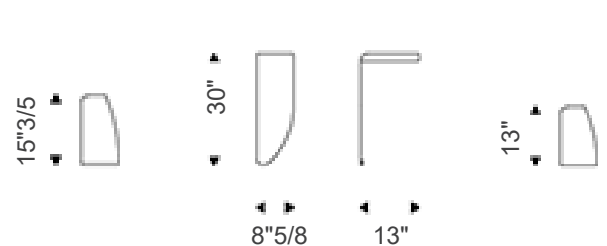

Peninsula

Design: Cattelan Italia

Description

Peninsula is a modern wall-mounted console crafted from embossed lacquered steel, available in Titanium (GFM11), Bronze (GFM18), Oxybrass, and Oxygrey finishes. Its distinctive sculptural design transforms a functional console into an architectural statement piece, ideal for hallways, entryways, and contemporary living spaces. An optional handbag hook is available for Version A, adding practicality to its refined aesthetic. Wall mounting is required. Made in Italy.

SIZE A

SIZE B

SIZE B

Dimensions

SIZE A: 8"5/8W x 9"7/8D x 33"7/8H

SIZE B: 8"5/8W x 15"3/4D x 30"H

SIZE C: 8"5/8W x 13"3/4D x 26"H

SET OF THREE: 8"5/8W x 9"7/8D x 33"7/8H + 8"5/8W x 15"3/4D x 30"H + 8"5/8W x 13"3/4D x 26"H

SET OF FIVE: 2x 8"5/8W x 9"7/8D x 33"7/8H + 8"5/8W x 15"3/4D x 30"H + 2x 8"5/8W x 13"3/4D x 26"H