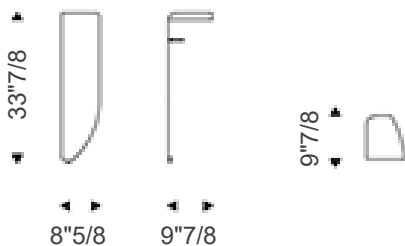

Peninsula

Design: Cattelan Italia

Description

Peninsula is a modern wall-mounted console crafted from embossed lacquered steel, available in Titanium (GFM11), Bronze (GFM18), Oxybrass, and Oxygrey finishes. Its distinctive sculptural design transforms a functional console into an architectural statement piece, ideal for hallways, entryways, and contemporary living spaces. An optional handbag hook is available for Version A, adding practicality to its refined aesthetic. Wall mounting is required. Made in Italy.

SIZE A

SIZE B

SIZE B

Dimensions

SIZE A: 8"5/8W x 9"7/8D x 33"7/8H

SIZE B: 8"5/8W x 15"3/4D x 30"H

SIZE C: 8"5/8W x 13"3/4D x 26"H

SET OF THREE: 8"5/8W x 9"7/8D x 33"7/8H + 8"5/8W x 15"3/4D x 30"H + 8"5/8W x 13"3/4D x 26"H

SET OF FIVE: 2x 8"5/8W x 9"7/8D x 33"7/8H + 8"5/8W x 15"3/4D x 30"H + 2x 8"5/8W x 13"3/4D x 26"H