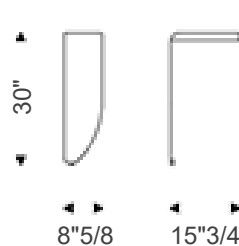

Peninsula

Design: Cattelan Italia

Description

Peninsula is a modern wall-mounted console crafted from embossed lacquered steel, available in Titanium (GFM11), Bronze (GFM18), Oxybrass, and Oxygrey finishes. Its distinctive sculptural design transforms a functional console into an architectural statement piece, ideal for hallways, entryways, and contemporary living spaces. An optional handbag hook is available for Version A, adding practicality to its refined aesthetic. Wall mounting is required. Made in Italy.

SIZE A

SIZE B

SIZE B

Dimensions

SIZE A: 8"5/8W x 9"7/8D x 33"7/8H

SIZE B: 8"5/8W x 15"3/4D x 30"H

SIZE C: 8"5/8W x 13"3/4D x 26"H

SET OF THREE: 8"5/8W x 9"7/8D x 33"7/8H + 8"5/8W x 15"3/4D x 30"H + 8"5/8W x 13"3/4D x 26"H

SET OF FIVE: 2x 8"5/8W x 9"7/8D x 33"7/8H + 8"5/8W x 15"3/4D x 30"H + 2x 8"5/8W x 13"3/4D x 26"H