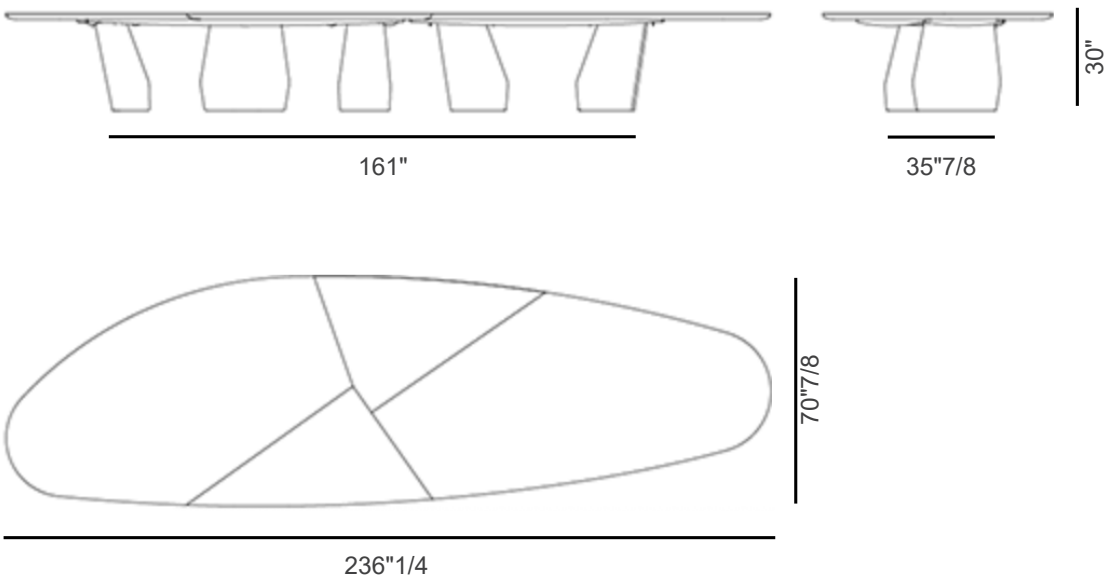

Senator Keramik Magnum

Design: Cattelan Italia

Description

The Senator collection is a family of statement dining tables that combines monumental proportions with exceptional Italian craftsmanship. Originally introduced as a large-format decorated glass table, the collection has evolved to include ceramic, wood, and round-top versions, offering a wide range of design possibilities for contemporary interiors. Defined by its architectural presence, Senator features expansive tops that showcase meticulous attention to detail. The wood and ceramic versions are characterized by an intricate composition of interlocking sections, creating a sophisticated pattern reminiscent of a handcrafted puzzle. In the ceramic models, the veining and decorative surfaces are carefully aligned to maximize visual continuity and decorative impact across the entire tabletop.

Available in rectangular and round formats, the collection pairs premium woods, marble-effect ceramics, and refined metal finishes to create elegant combinations that suit both residential dining rooms and prestigious hospitality settings. The sculptural base reinforces the table's imposing character while ensuring stability and balance, even in its largest dimensions. With its bold proportions, sophisticated materials, and striking visual identity, Senator is a luxury designer dining table that transforms any space into a statement of contemporary elegance. Made in Italy.

Senator Keramik Magnum

SIZE A

SIZE B

Dimensions

SIZE A: 157"W x 60"5/8D x 30"H - seats 16 people

SIZE B: 236"1/4W x 70"7/8D x 30"H - seats 24 people