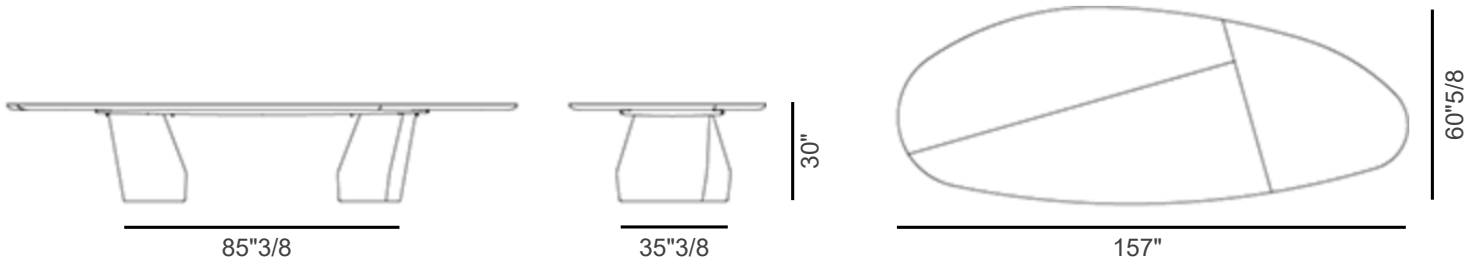

Senator Keramik Magnum

Design: Cattelan Italia

Description

The Senator collection is a family of statement dining tables that combines monumental proportions with exceptional Italian craftsmanship. Originally introduced as a large-format decorated glass table, the collection has evolved to include ceramic, wood, and round-top versions, offering a wide range of design possibilities for contemporary interiors. Defined by its architectural presence, Senator features expansive tops that showcase meticulous attention to detail. The wood and ceramic versions are characterized by an intricate composition of interlocking sections, creating a sophisticated pattern reminiscent of a handcrafted puzzle. In the ceramic models, the veining and decorative surfaces are carefully aligned to maximize visual continuity and decorative impact across the entire tabletop.

Available in rectangular and round formats, the collection pairs premium woods, marble-effect ceramics, and refined metal finishes to create elegant combinations that suit both residential dining rooms and prestigious hospitality settings. The sculptural base reinforces the table's imposing character while ensuring stability and balance, even in its largest dimensions. With its bold proportions, sophisticated materials, and striking visual identity, Senator is a luxury designer dining table that transforms any space into a statement of contemporary elegance. Made in Italy.

Senator Keramik Magnum

SIZE A

SIZE B

Dimensions

SIZE A: 157"W x 60"5/8D x 30"H - seats 16 people

SIZE B: 236"1/4W x 70"7/8D x 30"H - seats 24 people