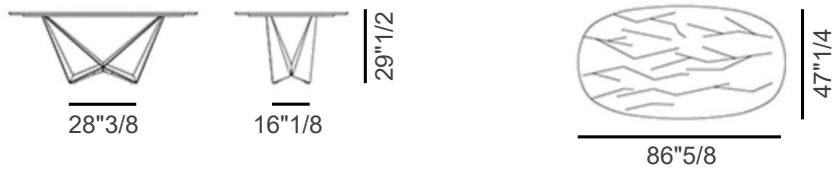

The sculptural base features intersecting lines that add depth, movement, and visual interest from every angle, making it a standout piece in both residential and commercial interiors. Paired with a premium natural marble top, each table showcases unique veining patterns that enhance its exclusivity and character.

Skorpio Marble

SIZE A

SIZE B

SIZE C

SIZE D

Dimensions

SIZE A: 78"1/4W x 47"1/4D x 29"1/2H - seats 8 people

SIZE B: 86"5/8W x 47"1/4D x 29"1/2H - seats 8 people

SIZE C: 94"1/2W x 47"1/4D x 29"1/2H - seats 10 people

SIZE D: 118"1/8W x 51"1/8D x 29"1/2H - seats 12 people