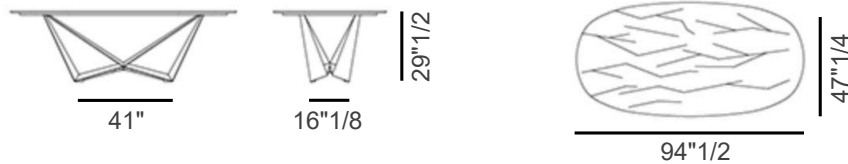

Skorpio Marble

SIZE A

SIZE B

SIZE C

SIZE D

Dimensions

SIZE A: 78"1/4W x 47"1/4D x 29"1/2H - seats 8 people

SIZE B: 86"5/8W x 47"1/4D x 29"1/2H - seats 8 people

SIZE C: 94"1/2W x 47"1/4D x 29"1/2H - seats 10 people

SIZE D: 118"1/8W x 51"1/8D x 29"1/2H - seats 12 people