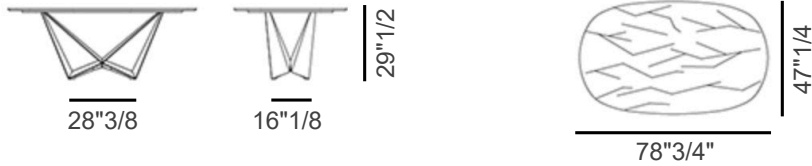

Skorpio Marble

Design: Cattelan Italia

Description

The Skorpio Marble dining table is a luxury centerpiece that combines contemporary Italian design with the timeless elegance of natural stone. Defined by its iconic geometric steel base, this modern dining table creates a striking architectural presence while maintaining a refined and sophisticated aesthetic.

The sculptural base features intersecting lines that add depth, movement, and visual interest from every angle, making it a standout piece in both residential and commercial interiors. Paired with a premium natural marble top, each table showcases unique veining patterns that enhance its exclusivity and character.

Skorpio Marble

SIZE A

SIZE B

SIZE C

SIZE D

Dimensions

SIZE A: 78"1/4W x 47"1/4D x 29"1/2H - seats 8 people

SIZE B: 86"5/8W x 47"1/4D x 29"1/2H - seats 8 people

SIZE C: 94"1/2W x 47"1/4D x 29"1/2H - seats 10 people

SIZE D: 118"1/8W x 51"1/8D x 29"1/2H - seats 12 people