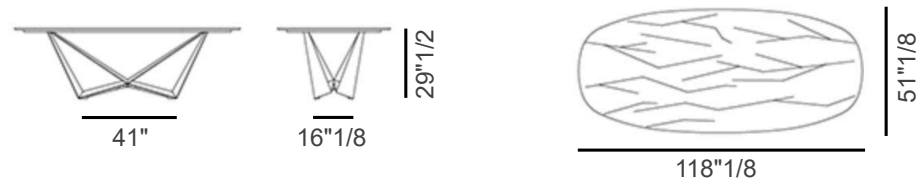

Skorpio Marble

SIZE A

SIZE B

SIZE C

SIZE D

Dimensions

SIZE A: 78"1/4W x 47"1/4D x 29"1/2H - seats 8 people

SIZE B: 86"5/8W x 47"1/4D x 29"1/2H - seats 8 people

SIZE C: 94"1/2W x 47"1/4D x 29"1/2H - seats 10 people

SIZE D: 118"1/8W x 51"1/8D x 29"1/2H - seats 12 people