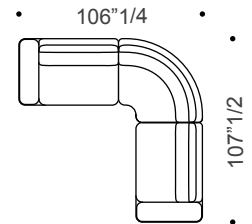

Composition 3