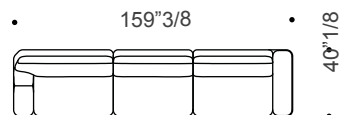

Composition 4