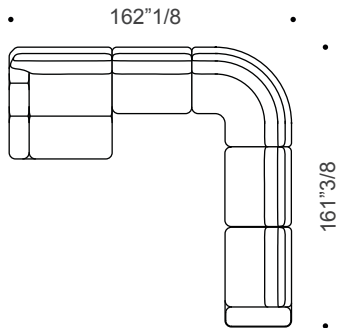

Springing: The back is made of hardboard panels. Seat in mechanically pre-tensioned elastic polypropylene fibre and latex webbing.

Deck

Dimensions

Composition 1: 162"1/8W x 161"3/8D x 32"5/8H

Composition 2: 159"W x 64"1/8D x 32"5/8H

Composition 3: 106"1/4W x 107"1/2D x 32"5/8H

Composition 4: 159"3/8W x 40"1/8D x 32"5/8H

Composition 5: 174"W x 137"D x 32"5/8H

Composition 6: 172"3/8W x 64"1/8D x 32"5/8H

Seat height: 17"

Composition 1

Composition 2