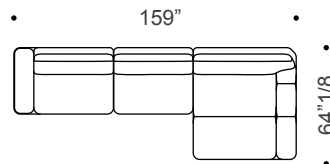

Springing: The back is made of hardboard panels. Seat in mechanically pre-tensioned elastic polypropylene fibre and latex webbing.

Deck

Dimensions

Composition 1: 162"1/8W x 161"3/8D x 32"5/8H

Composition 2: 159"W x 64"1/8D x 32"5/8H

Composition 3: 106"1/4W x 107"1/2D x 32"5/8H

Composition 4: 159"3/8W x 40"1/8D x 32"5/8H

Composition 5: 174"W x 137"D x 32"5/8H

Composition 6: 172"3/8W x 64"1/8D x 32"5/8H

Seat height: 17"

Composition 1

Composition 2