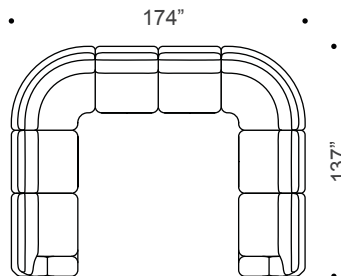

Composition 5