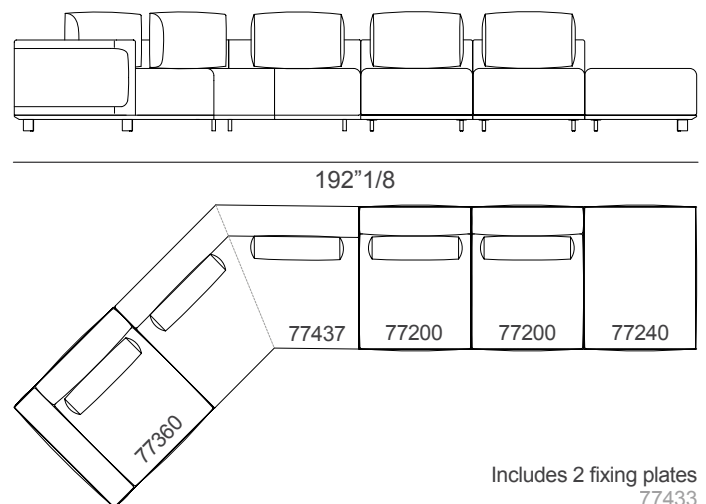

Composition 2

143"1/4W x 103"1/8D x 27"3/8H

Composition 3

143"1/4W x 111"7/8D x 27"3/8H ▶

Nereide

Suggested compositions

Composition 4

152"3/8W x 68"1/8D x 27"3/8H

Includes 2 fixing plates
77433

Composition 5

169"1/4W x 85"D x 27"3/8H

Includes 2 fixing plates
77433

Composition 6

169"1/4W x 85"D x 27"3/8H

Includes 2 fixing plates
77433

Composition 7

192"1/8W x 85"D x 27"3/8H

Includes 2 fixing plates
77433

Nereide

Suggested compositions

Composition 8

169"1/4W x 92"1/8D x 27"3/8H

169"1/4

Includes 4 fixing plates
77433

Composition 9

200"3/4W x 92"1/8D x 27"3/8H

200"3/4

Includes 4 fixing plates
77433

Decorative cushions

77432

18"1/2W x 7"7/8D x 15"3/4

77434 (only available in leather)