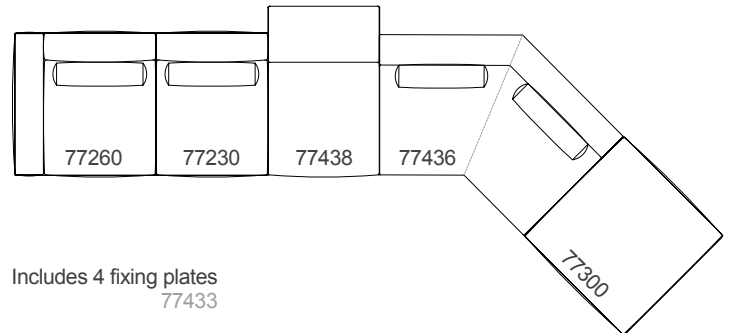

Composition 2

143"1/4W x 103"1/8D x 27"3/8H

Composition 3

143"1/4W x 111"7/8D x 27"3/8H ▶

Nereide

Suggested compositions

Composition 4

152"3/8W x 68"1/8D x 27"3/8H

Includes 2 fixing plates
77433

Composition 5

169"1/4W x 85"D x 27"3/8H

Includes 2 fixing plates
77433

Composition 6

169"1/4W x 85"D x 27"3/8H

Includes 2 fixing plates
77433

Composition 7

192"1/8W x 85"D x 27"3/8H

Includes 2 fixing plates
77433

Nereide

Suggested compositions

Composition 8

169"1/4W x 92"1/8D x 27"3/8H

169"1/4

Includes 4 fixing plates
77433

Composition 9

200"3/4W x 92"1/8D x 27"3/8H

200"3/4

Includes 4 fixing plates
77433

Decorative cushions

77432

18"1/2W x 7"7/8D x 15"3/4

77434 (only available in leather)