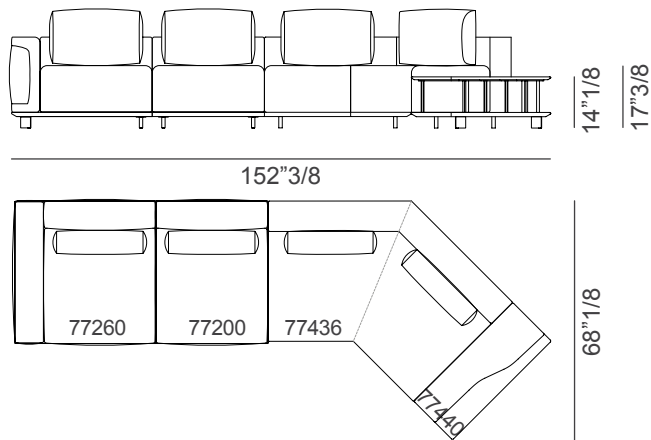

NOTE

The armrest leather shell is not removable.
Elements with leather upholstery will have more stitching than fabric upholstery.

Nereide

Suggested compositions

Composition 1

111"7/8W x 111"7/8D x 27"3/8H

Composition 2

143"1/4W x 103"1/8D x 27"3/8H

Composition 3

143"1/4W x 111"7/8D x 27"3/8H ▶

Nereide

Suggested compositions

Composition 4

152"3/8W x 68"1/8D x 27"3/8H

Includes 2 fixing plates
77433

Composition 5

169"1/4W x 85"D x 27"3/8H

Includes 2 fixing plates
77433

Composition 6

169"1/4W x 85"D x 27"3/8H

Includes 2 fixing plates
77433

Composition 7

192"1/8W x 85"D x 27"3/8H

Includes 2 fixing plates
77433

Nereide

Suggested compositions

Composition 8

169"1/4W x 92"1/8D x 27"3/8H

169"1/4

Includes 4 fixing plates
77433