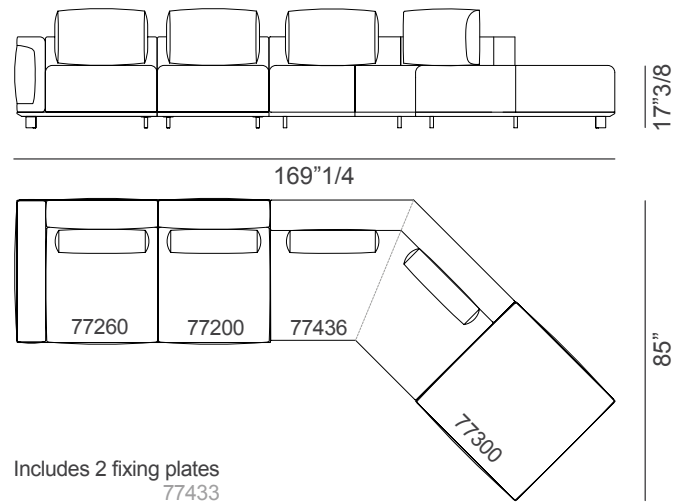

Composition 2

143"1/4W x 103"1/8D x 27"3/8H

Composition 3

143"1/4W x 111"7/8D x 27"3/8H ▶

Nereide

Suggested compositions

Composition 4

152"3/8W x 68"1/8D x 27"3/8H

Includes 2 fixing plates
77433

Composition 5

169"1/4W x 85"D x 27"3/8H

Includes 2 fixing plates
77433

Composition 6

169"1/4W x 85"D x 27"3/8H

Includes 2 fixing plates
77433

Composition 7

192"1/8W x 85"D x 27"3/8H

Includes 2 fixing plates
77433

Nereide

Suggested compositions

Composition 8

169"1/4W x 92"1/8D x 27"3/8H

169"1/4

Includes 4 fixing plates
77433

Composition 9

200"3/4W x 92"1/8D x 27"3/8H

200"3/4

Includes 4 fixing plates
77433

Decorative cushions

77432

18"1/2W x 7"7/8D x 15"3/4

77434 (only available in leather)