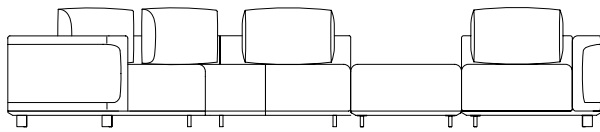

192"1/8W x 85"D x 27"3/8H

Includes 2 fixing plates
77433

Nereide

Suggested compositions

Composition 8

169"1/4W x 92"1/8D x 27"3/8H

169"1/4

Includes 4 fixing plates
77433

Composition 9

200"3/4W x 92"1/8D x 27"3/8H

200"3/4

Includes 4 fixing plates
77433

Decorative cushions

77432

18"1/2W x 7"7/8D x 15"3/4

77434 (only available in leather)