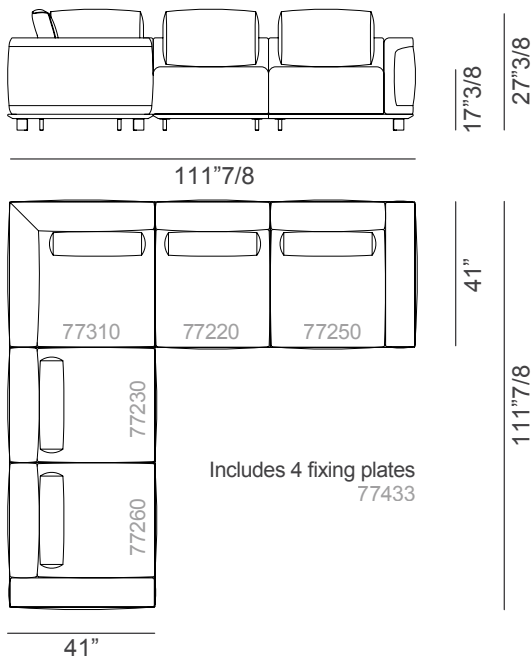

NOTE

The armrest leather shell is not removable.
Elements with leather upholstery will have more stitching than fabric upholstery.

Nereide

Suggested compositions

Composition 1

111"7/8W x 111"7/8D x 27"3/8H

Composition 2

143"1/4W x 103"1/8D x 27"3/8H

Composition 3

143"1/4W x 111"7/8D x 27"3/8H ▶

Nereide

Suggested compositions

Composition 4

152"3/8W x 68"1/8D x 27"3/8H

192"1/8W x 85"D x 27"3/8H

Includes 2 fixing plates
77433

Nereide

Suggested compositions

Composition 8

169"1/4W x 92"1/8D x 27"3/8H

169"1/4

Includes 4 fixing plates
77433

18"7/8W x 11"3/8H

Fixing plate between the elements

4"3/4W x 1"8D x 3"1/8H

77433