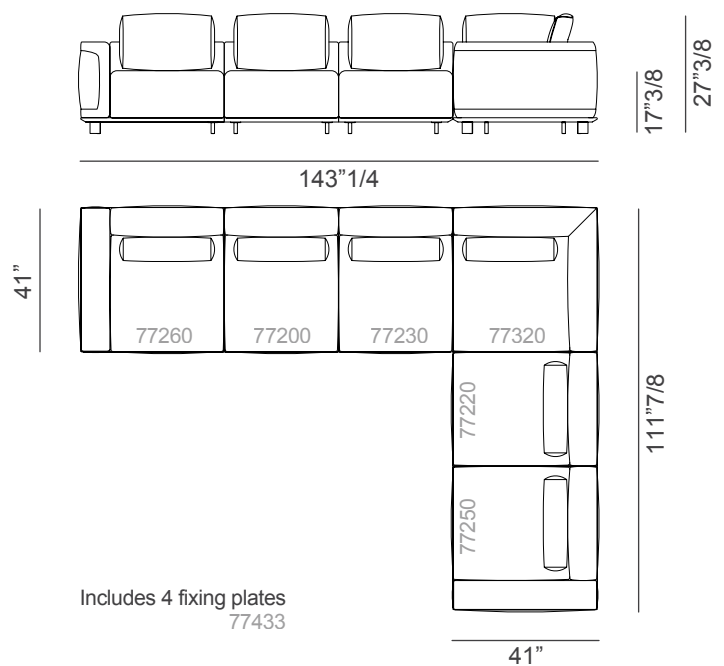

NOTE

The armrest leather shell is not removable.
Elements with leather upholstery will have more stitching than fabric upholstery.

Nereide

Suggested compositions

Composition 1

111"7/8W x 111"7/8D x 27"3/8H

Composition 2

143"1/4W x 103"1/8D x 27"3/8H

Composition 3

143"1/4W x 111"7/8D x 27"3/8H ▶

Nereide

Suggested compositions

Composition 4

152"3/8W x 68"1/8D x 27"3/8H

Includes 2 fixing plates
77433

Composition 5

169"1/4W x 85"D x 27"3/8H

Includes 2 fixing plates
77433

Composition 6

169"1/4W x 85"D x 27"3/8H

Includes 2 fixing plates
77433

Composition 7

18"7/8W x 11"3/8H

Fixing plate between the elements

4"3/4W x 1"8D x 3"1/8H

77433