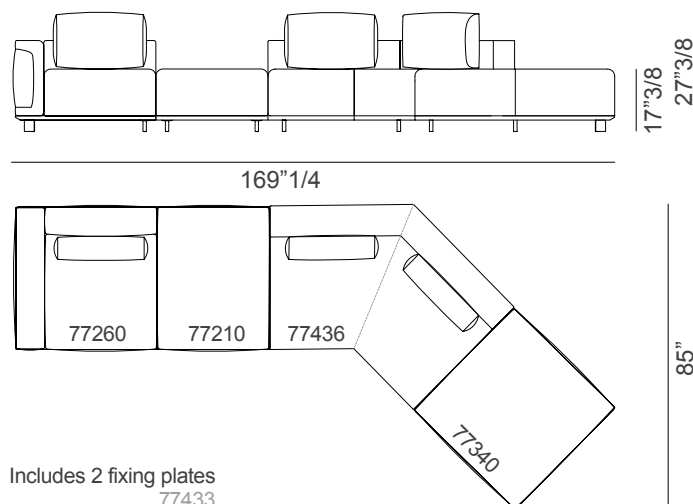

Composition 2

143"1/4W x 103"1/8D x 27"3/8H

Composition 3

143"1/4W x 111"7/8D x 27"3/8H ▶

Nereide

Suggested compositions

Composition 4

152"3/8W x 68"1/8D x 27"3/8H

Includes 2 fixing plates
77433

Composition 5

169"1/4W x 85"D x 27"3/8H

Includes 2 fixing plates
77433

Composition 6

169"1/4W x 85"D x 27"3/8H

Includes 2 fixing plates
77433

Composition 7

192"1/8W x 85"D x 27"3/8H

Includes 2 fixing plates
77433

Nereide

Suggested compositions

Composition 8

169"1/4W x 92"1/8D x 27"3/8H

169"1/4

Includes 4 fixing plates
77433

Composition 9

200"3/4W x 92"1/8D x 27"3/8H

200"3/4

Includes 4 fixing plates
77433

Decorative cushions

77432

18"1/2W x 7"7/8D x 15"3/4

77434 (only available in leather)