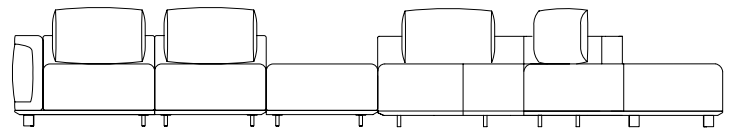

192"1/8W x 85"D x 27"3/8H

Includes 2 fixing plates
77433

Nereide

Suggested compositions

Composition 8

169"1/4W x 92"1/8D x 27"3/8H

169"1/4

Includes 4 fixing plates
77433

Composition 9

200"3/4W x 92"1/8D x 27"3/8H

200"3/4

Includes 4 fixing plates
77433

Decorative cushions

77432

18"1/2W x 7"7/8D x 15"3/4

77434 (only available in leather)