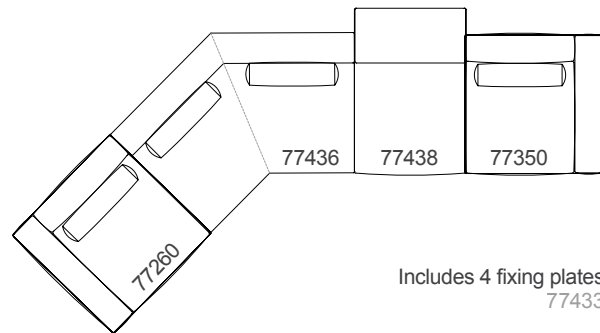

Composition 2

143"1/4W x 103"1/8D x 27"3/8H

Composition 3

143"1/4W x 111"7/8D x 27"3/8H ▶

Nereide

Suggested compositions

Composition 4

152"3/8W x 68"1/8D x 27"3/8H

Includes 2 fixing plates
77433

Composition 5

169"1/4W x 85"D x 27"3/8H

Includes 2 fixing plates
77433

Composition 6

169"1/4W x 85"D x 27"3/8H

Includes 2 fixing plates
77433

Composition 7

192"1/8W x 85"D x 27"3/8H

Includes 2 fixing plates
77433

Nereide

Suggested compositions

Composition 8

169"1/4W x 92"1/8D x 27"3/8H

169"1/4

Includes 4 fixing plates
77433

Composition 9

200"3/4W x 92"1/8D x 27"3/8H

200"3/4

Includes 4 fixing plates
77433

Decorative cushions

77432

18"1/2W x 7"7/8D x 15"3/4

77434 (only available in leather)