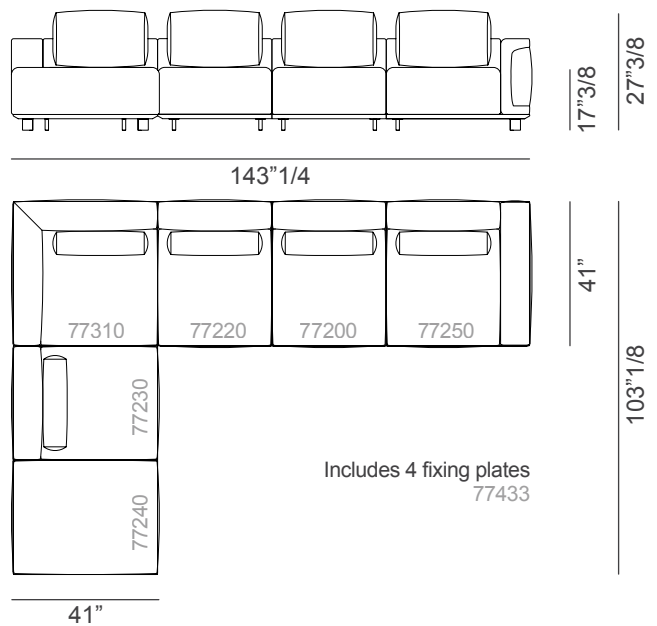

Composition 2

143"1/4W x 103"1/8D x 27"3/8H

Composition 3

143"1/4W x 111"7/8D x 27"3/8H ▶

Nereide

Suggested compositions

Composition 4

152"3/8W x 68"1/8D x 27"3/8H

Includes 2 fixing plates
77433

Composition 5

169"1/4W x 85"D x 27"3/8H

Includes 2 fixing plates
77433

Composition 6

169"1/4W x 85"D x 27"3/8H

Includes 2 fixing plates
77433

Composition 7

192"1/8W x 85"D x 27"3/8H

Includes 2 fixing plates
77433

Nereide

Suggested compositions

Composition 8

169"1/4W x 92"1/8D x 27"3/8H

169"1/4

Includes 4 fixing plates
77433

18"7/8W x 11"3/8H

Fixing plate between the elements

4"3/4W x 1"8D x 3"1/8H

77433