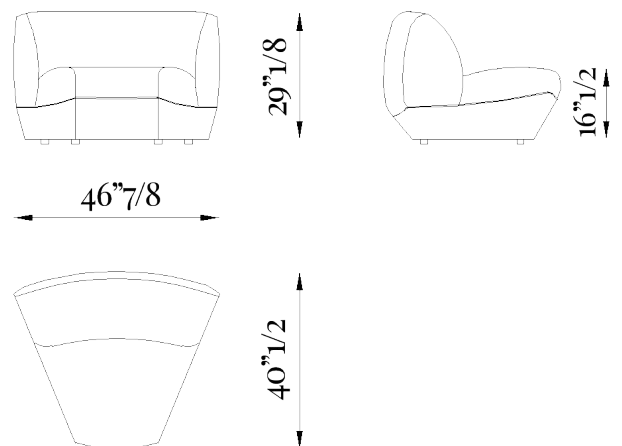

### Elements

**DIIS/T:** 39"W x 40"1/2D x 29"1/8H

**DIIS/T2:** 48"3/8W x 40"1/2D x 29"1/2H

**DIIS/C:** 34"1/4W x 40"1/2D x 29"1/8H

**DIIS/A:** 46"7/8W x 40"1/2D x 29"1/8H

## *Compositions*

**3-seater:** 113"W x 40"1/2D x 29"1/8H

**4-seater:** 147"1/4W x 40"1/2D x 29"1/8H

## *Compositions*

**Composition 1:** 168"1/2W x 143"1/4D x 29"1/8H

**Composition 2:** 171"5/8W x 102"D x 29"1/8H

## *Compositions*

Composition 3: 255"1/2W x 146"D x 29"1/8H