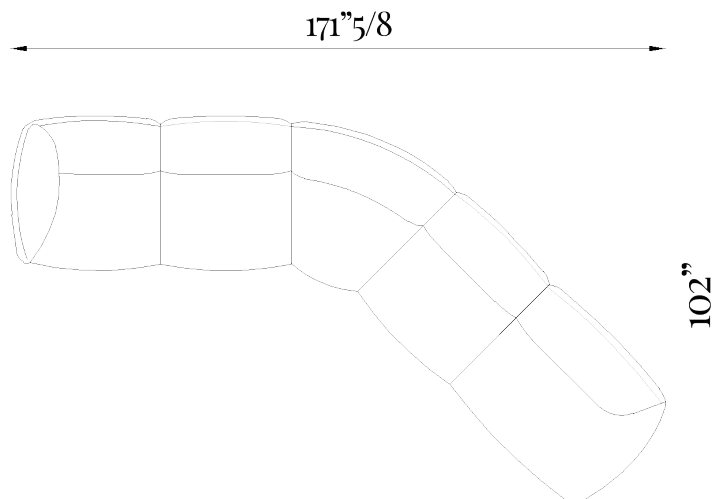

### Elements

**DIIS/T:** 39"W x 40"1/2D x 29"1/8H

**DIIS/T2:** 48"3/8W x 40"1/2D x 29"1/2H

**DIIS/C:** 34"1/4W x 40"1/2D x 29"1/8H

**DIIS/A:** 46"7/8W x 40"1/2D x 29"1/8H

## *Elements*

DIIS/154: 60"5/8W x 60"5/8D x 29"1/8H

## *Compositions*

**3-seater:** 113"W x 40"1/2D x 29"1/8H

**4-seater:** 147"1/4W x 40"1/2D x 29"1/8H

## *Compositions*

**Composition 1:** 168"1/2W x 143"1/4D x 29"1/8H

**Composition 2:** 171"5/8W x 102"D x 29"1/8H