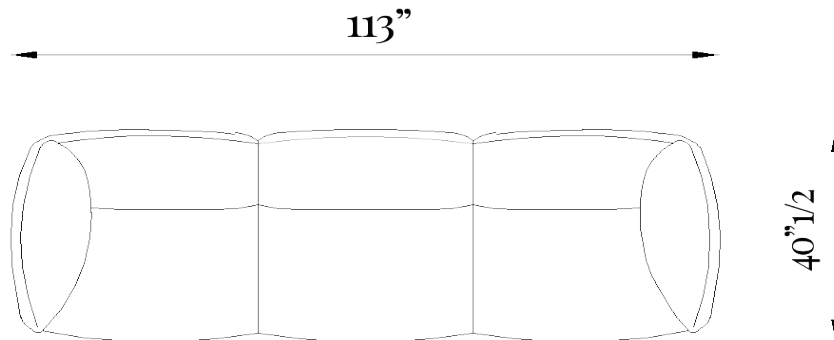

### Elements

**DIIS/T:** 39"W x 40"1/2D x 29"1/8H

**DIIS/T2:** 48"3/8W x 40"1/2D x 29"1/2H

**DIIS/C:** 34"1/4W x 40"1/2D x 29"1/8H

**DIIS/A:** 46"7/8W x 40"1/2D x 29"1/8H

## *Elements*

DIIS/154: 60"5/8W x 60"5/8D x 29"1/8H

## *Compositions*

**3-seater:** 113"W x 40"1/2D x 29"1/8H

**4-seater:** 147"1/4W x 40"1/2D x 29"1/8H