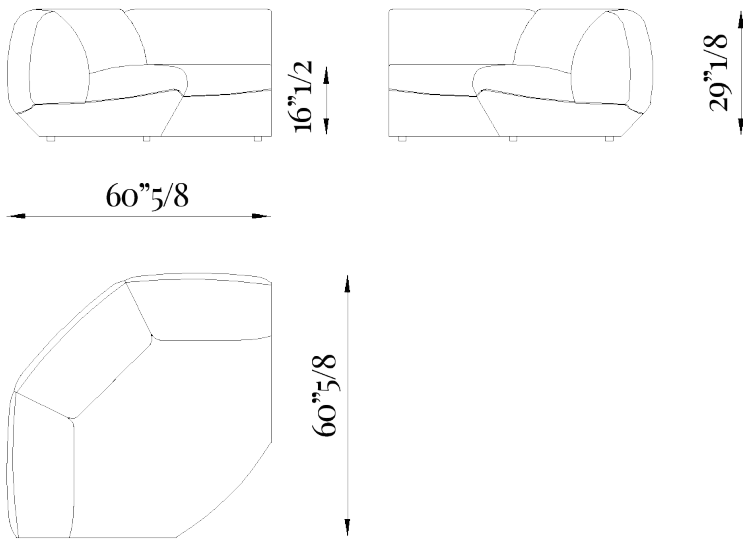

Iside

Elements

DIIS/154: 60"5/8W x 60"5/8D x 29"1/8H