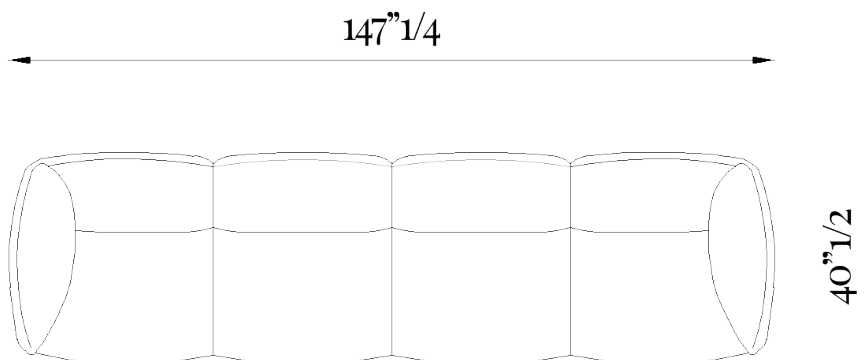

### Elements

**DIIS/T:** 39"W x 40"1/2D x 29"1/8H

**DIIS/T2:** 48"3/8W x 40"1/2D x 29"1/2H

**DIIS/C:** 34"1/4W x 40"1/2D x 29"1/8H

**DIIS/A:** 46"7/8W x 40"1/2D x 29"1/8H

## *Elements*

DIIS/154: 60"5/8W x 60"5/8D x 29"1/8H

## *Compositions*

**3-seater:** 113"W x 40"1/2D x 29"1/8H

**4-seater:** 147"1/4W x 40"1/2D x 29"1/8H

## *Compositions*

**Composition 1:** 168"1/2W x 143"1/4D x 29"1/8H

**Composition 2:** 171"5/8W x 102"D x 29"1/8H