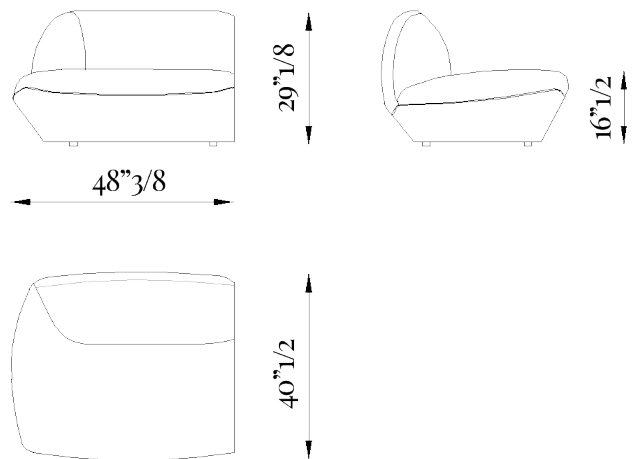

### Elements

**DIIS/T:** 39"W x 40"1/2D x 29"1/8H

**DIIS/T2:** 48"3/8W x 40"1/2D x 29"1/2H

**DIIS/C:** 34"1/4W x 40"1/2D x 29"1/8H

**DIIS/A:** 46"7/8W x 40"1/2D x 29"1/8H

## *Compositions*

**3-seater:** 113"W x 40"1/2D x 29"1/8H

**4-seater:** 147"1/4W x 40"1/2D x 29"1/8H

## *Compositions*

**Composition 1:** 168"1/2W x 143"1/4D x 29"1/8H

**Composition 2:** 171"5/8W x 102"D x 29"1/8H

## *Compositions*

Composition 3: 255"1/2W x 146"D x 29"1/8H