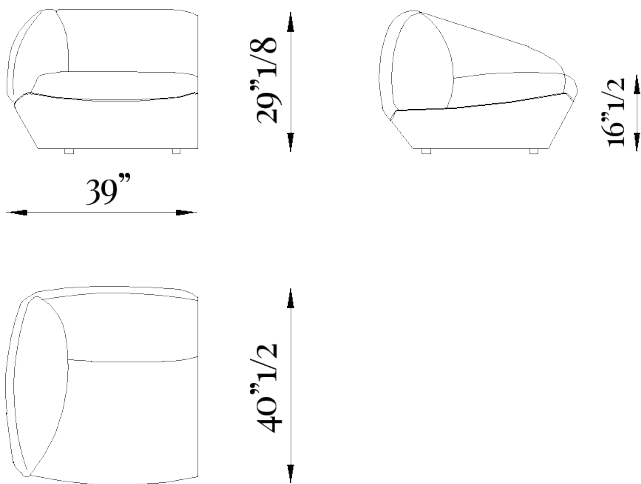

### Elements

**DIIS/T:** 39"W x 40"1/2D x 29"1/8H

**DIIS/T2:** 48"3/8W x 40"1/2D x 29"1/2H

**DIIS/C:** 34"1/4W x 40"1/2D x 29"1/8H

**DIIS/A:** 46"7/8W x 40"1/2D x 29"1/8H

## *Compositions*

**3-seater:** 113"W x 40"1/2D x 29"1/8H

**4-seater:** 147"1/4W x 40"1/2D x 29"1/8H

## *Compositions*

**Composition 1:** 168"1/2W x 143"1/4D x 29"1/8H

**Composition 2:** 171"5/8W x 102"D x 29"1/8H

## *Compositions*

Composition 3: 255"1/2W x 146"D x 29"1/8H