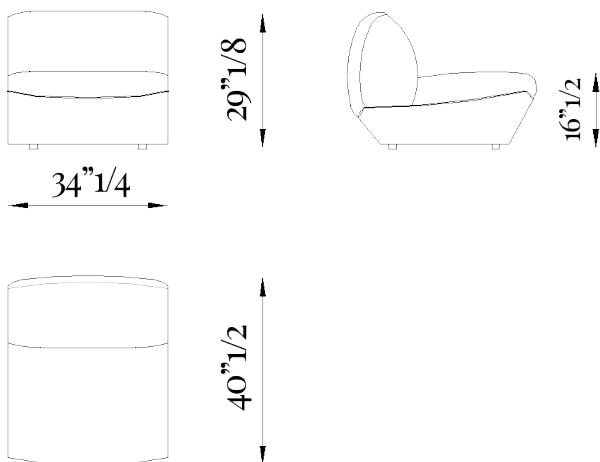

### Elements

**DIIS/T:** 39"W x 40"1/2D x 29"1/8H

**DIIS/T2:** 48"3/8W x 40"1/2D x 29"1/2H

**DIIS/C:** 34"1/4W x 40"1/2D x 29"1/8H

**DIIS/A:** 46"7/8W x 40"1/2D x 29"1/8H

## *Elements*

DIIS/154: 60"5/8W x 60"5/8D x 29"1/8H

## *Compositions*

**Composition 1:** 168"1/2W x 143"1/4D x 29"1/8H

**Composition 2:** 171"5/8W x 102"D x 29"1/8H

## *Compositions*

Composition 3: 255"1/2W x 146"D x 29"1/8H