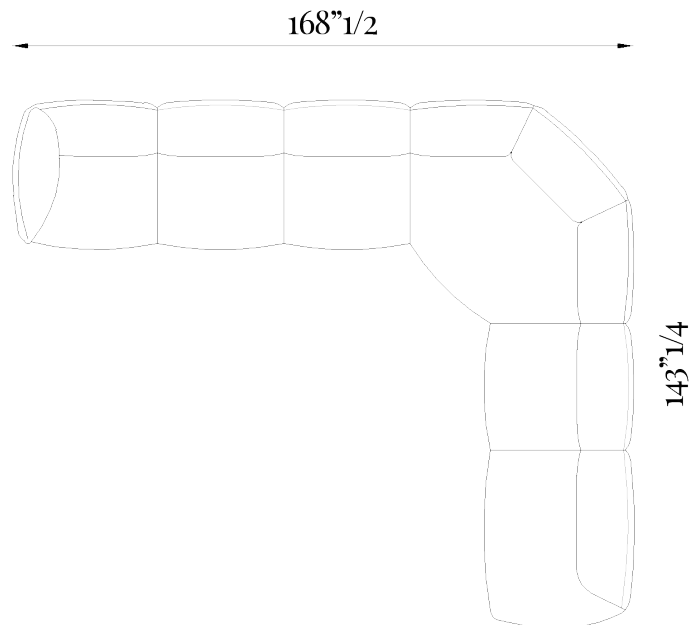

## *Elements*

DIIS/154: 60"5/8W x 60"5/8D x 29"1/8H

## *Compositions*

**3-seater:** 113"W x 40"1/2D x 29"1/8H

**4-seater:** 147"1/4W x 40"1/2D x 29"1/8H

## *Compositions*

**Composition 1:** 168"1/2W x 143"1/4D x 29"1/8H

**Composition 2:** 171"5/8W x 102"D x 29"1/8H

## *Compositions*

Composition 3: 255"1/2W x 146"D x 29"1/8H