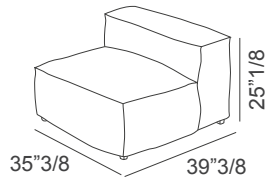

### Dimensions

#### Sofa A

~96"W x 39"3/8D x 25"1/8H

**Seat height:** 16"1/8

Includes two 19 5/8" x 19 5/8" cushion upholstered in the same fabric and color.

#### Sofa B

~131"1/2W x 39"3/8D x 25"1/8H

**Seat height:** 16"1/8

Includes three 19 5/8" x 19 5/8" cushion upholstered in the same fabric and color.

#### Sofa D

~106"1/4W x 39"3/8D x 25"1/8H

**Seat height:** 16"1/8

Includes three 19 5/8" x 19 5/8" cushion upholstered in the same fabric and color.