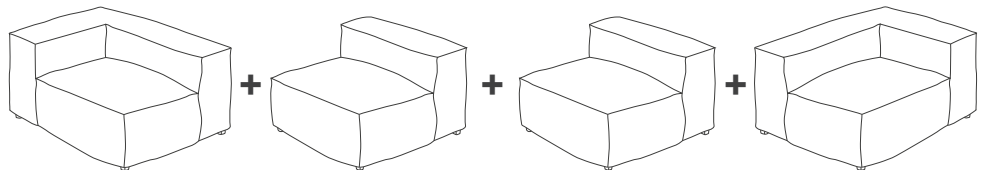

Sofa C

~167"W x 39"3/8D x 25"1/8H

Seat height: 16"1/8

Includes four 19 5/8" x 19 5/8" cushion upholstered in the same fabric and color.