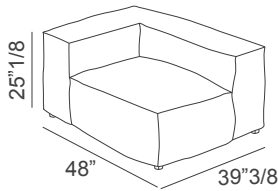

### Dimensions

#### Sofa A

~96"W x 39"3/8D x 25"1/8H

**Seat height:** 16"1/8

Includes two 19 5/8" x 19 5/8" cushion upholstered in the same fabric and color.

#### Sofa B

~131"1/2W x 39"3/8D x 25"1/8H

**Seat height:** 16"1/8

Includes three 19 5/8" x 19 5/8" cushion upholstered in the same fabric and color.

#### Sofa D

~106"1/4W x 39"3/8D x 25"1/8H

**Seat height:** 16"1/8

Includes three 19 5/8" x 19 5/8" cushion upholstered in the same fabric and color.