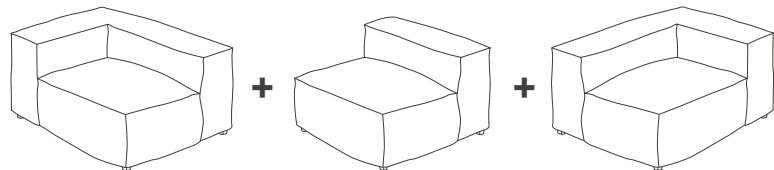

### Dimensions

#### Sofa A

~96"W x 39"3/8D x 25"1/8H

**Seat height:** 16"1/8

Includes two 19 5/8" x 19 5/8" cushion upholstered in the same fabric and color.

#### Sofa B

~131"1/2W x 39"3/8D x 25"1/8H

**Seat height:** 16"1/8

Includes three 19 5/8" x 19 5/8" cushion upholstered in the same fabric and color.