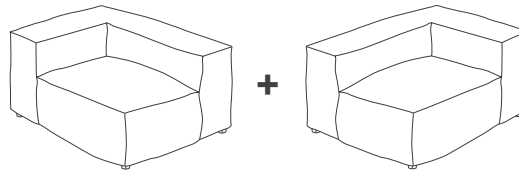

### Dimensions

#### Sofa A

~96"W x 39"3/8D x 25"1/8H

**Seat height:** 16"1/8

Includes two 19 5/8" x 19 5/8" cushion upholstered in the same fabric and color.