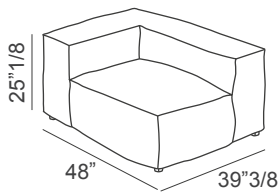

Mediterraneo Up

Dimensions

Modules

Composition A: ~167"W x ~118"1/8D x 25"1/8H - **Seat height: 16"1/8**

Includes seven 19 5/8" x 19 5/8" cushions upholstered in the same fabric and color.

Composition B: ~158"1/4W x ~87"3/8D x 25"1/8H - **Seat height: 16"1/8**

Includes five 19 5/8" x 19 5/8" cushions upholstered in the same fabric and color.

Mediterraneo Up

Dimensions

Composition C: ~170"7/8W x 39"3/8D x 25"1/8H - **Seat height:** 16"1/8

Includes four 19 5/8" x 19 5/8" cushions upholstered in the same fabric and color.

Composition D: ~151"1/8W x 39"3/8D x 25"1/8H - **Seat height:** 16"1/8

Includes five 19 5/8" x 19 5/8" cushions upholstered in the same fabric and color.

Composition E: ~135"3/8W x 39"3/8D x 25"1/8H - **Seat height:** 16"1/8