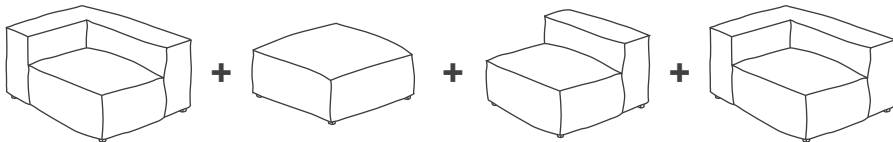

Mediterraneo Up

Dimensions

Modules

Composition A: ~167"W x ~118"1/8D x 25"1/8H - **Seat height: 16"1/8**

Includes seven 19 5/8" x 19 5/8" cushions upholstered in the same fabric and color.

Composition B: ~158"1/4W x ~87"3/8D x 25"1/8H - **Seat height: 16"1/8**

Includes five 19 5/8" x 19 5/8" cushions upholstered in the same fabric and color.

Mediterraneo Up

Dimensions

Composition C: ~170"7/8W x 39"3/8D x 25"1/8H - **Seat height:** 16"1/8

Includes four 19 5/8" x 19 5/8" cushions upholstered in the same fabric and color.

Composition D: ~151"1/8W x 39"3/8D x 25"1/8H - **Seat height:** 16"1/8

Includes five 19 5/8" x 19 5/8" cushions upholstered in the same fabric and color.

Composition E: ~135"3/8W x 39"3/8D x 25"1/8H - **Seat height:** 16"1/8