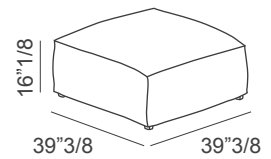

Mediterraneo Up

Dimensions

Modules

Composition A: ~167"W x ~118"1/8D x 25"1/8H - **Seat height: 16"1/8**

Includes seven 19 5/8" x 19 5/8" cushions upholstered in the same fabric and color.

Composition B: ~158"1/4W x ~87"3/8D x 25"1/8H - **Seat height: 16"1/8**

Includes five 19 5/8" x 19 5/8" cushions upholstered in the same fabric and color.

Mediterraneo Up

Dimensions

Composition C: ~170"7/8W x 39"3/8D x 25"1/8H - **Seat height:** 16"1/8

Includes four 19 5/8" x 19 5/8" cushions upholstered in the same fabric and color.

Composition D: ~151"1/8W x 39"3/8D x 25"1/8H - **Seat height:** 16"1/8

Includes five 19 5/8" x 19 5/8" cushions upholstered in the same fabric and color.

Composition E: ~135"3/8W x 39"3/8D x 25"1/8H - **Seat height:** 16"1/8