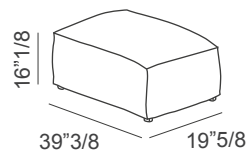

Mediterraneo Up

Dimensions

Modules

Composition A: ~167"W x ~118"1/8D x 25"1/8H - **Seat height: 16"1/8**

Includes seven 19 5/8" x 19 5/8" cushions upholstered in the same fabric and color.

Composition B: ~158"1/4W x ~87"3/8D x 25"1/8H - **Seat height: 16"1/8**

Includes five 19 5/8" x 19 5/8" cushions upholstered in the same fabric and color.

Mediterraneo Up

Dimensions

Composition C: ~170"7/8W x 39"3/8D x 25"1/8H - **Seat height:** 16"1/8

Includes four 19 5/8" x 19 5/8" cushions upholstered in the same fabric and color.

Composition D: ~151"1/8W x 39"3/8D x 25"1/8H - **Seat height:** 16"1/8

Includes five 19 5/8" x 19 5/8" cushions upholstered in the same fabric and color.

Composition E: ~135"3/8W x 39"3/8D x 25"1/8H - **Seat height:** 16"1/8