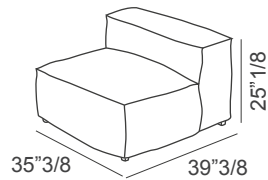

Mediterraneo Up

Dimensions

Modules

Composition A: ~167"W x ~118"1/8D x 25"1/8H - **Seat height: 16"1/8**

Includes seven 19 5/8" x 19 5/8" cushions upholstered in the same fabric and color.

Composition B: ~158"1/4W x ~87"3/8D x 25"1/8H - **Seat height: 16"1/8**

Includes five 19 5/8" x 19 5/8" cushions upholstered in the same fabric and color.

Mediterraneo Up

Dimensions

Composition C: ~170"7/8W x 39"3/8D x 25"1/8H - **Seat height:** 16"1/8

Includes four 19 5/8" x 19 5/8" cushions upholstered in the same fabric and color.

Composition D: ~151"1/8W x 39"3/8D x 25"1/8H - **Seat height:** 16"1/8

Includes five 19 5/8" x 19 5/8" cushions upholstered in the same fabric and color.

Composition E: ~135"3/8W x 39"3/8D x 25"1/8H - **Seat height:** 16"1/8