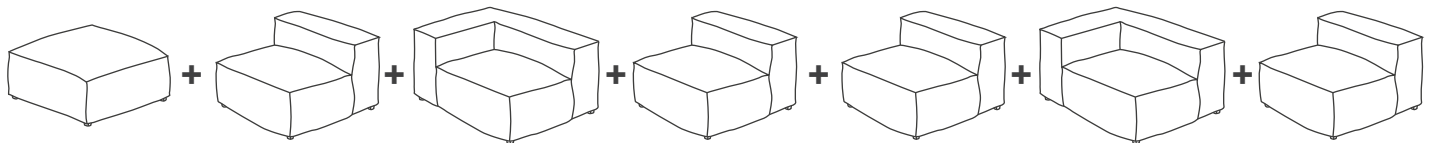

Mediterraneo Up

Design: Gart Creative Lab

Description

Elevated on refined feet, the Mediterraneo Up sectional combines a lighter architectural presence with the collection's signature comfort. Its raised profile enhances visual openness, while generous proportions and clean, contemporary lines create an inviting space for outdoor relaxation. Available in a variety of configurations, Mediterraneo Up offers exceptional flexibility, premium outdoor materials, and expert craftsmanship, making it an elegant choice for sophisticated terraces, gardens, and poolside living. Made in Italy.

Mediterraneo Up

Dimensions

Modules

Composition A: ~167"W x ~118"1/8D x 25"1/8H - **Seat height: 16"1/8**

Includes seven 19 5/8" x 19 5/8" cushions upholstered in the same fabric and color.

Composition B: ~158"1/4W x ~87"3/8D x 25"1/8H - **Seat height: 16"1/8**

Includes five 19 5/8" x 19 5/8" cushions upholstered in the same fabric and color.

Mediterraneo Up

Dimensions

Composition C: ~170"7/8W x 39"3/8D x 25"1/8H - **Seat height:** 16"1/8

Includes four 19 5/8" x 19 5/8" cushions upholstered in the same fabric and color.

Composition D: ~151"1/8W x 39"3/8D x 25"1/8H - **Seat height:** 16"1/8

Includes five 19 5/8" x 19 5/8" cushions upholstered in the same fabric and color.

Composition E: ~135"3/8W x 39"3/8D x 25"1/8H - **Seat height:** 16"1/8