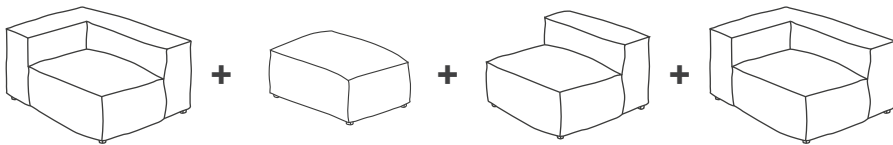

Mediterraneo Up

Dimensions

Modules

Composition A: ~167"W x ~118"1/8D x 25"1/8H - **Seat height: 16"1/8**

Includes seven 19 5/8" x 19 5/8" cushions upholstered in the same fabric and color.

Composition B: ~158"1/4W x ~87"3/8D x 25"1/8H - **Seat height: 16"1/8**

Includes five 19 5/8" x 19 5/8" cushions upholstered in the same fabric and color.

Mediterraneo Up

Dimensions

Composition C: ~170"7/8W x 39"3/8D x 25"1/8H - **Seat height:** 16"1/8

Includes four 19 5/8" x 19 5/8" cushions upholstered in the same fabric and color.

Composition D: ~151"1/8W x 39"3/8D x 25"1/8H - **Seat height:** 16"1/8

Includes five 19 5/8" x 19 5/8" cushions upholstered in the same fabric and color.

Composition E: ~135"3/8W x 39"3/8D x 25"1/8H - **Seat height:** 16"1/8