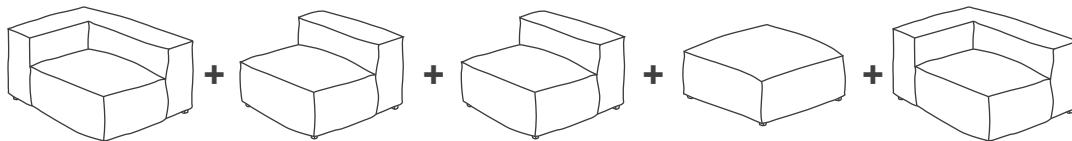

Mediterraneo Up

Dimensions

Modules

Composition A: ~167"W x ~118"1/8D x 25"1/8H - **Seat height: 16"1/8**

Includes seven 19 5/8" x 19 5/8" cushions upholstered in the same fabric and color.

Composition B: ~158"1/4W x ~87"3/8D x 25"1/8H - **Seat height: 16"1/8**

Includes five 19 5/8" x 19 5/8" cushions upholstered in the same fabric and color.

Mediterraneo Up

Dimensions

Composition C: ~170"7/8W x 39"3/8D x 25"1/8H - **Seat height:** 16"1/8

Includes four 19 5/8" x 19 5/8" cushions upholstered in the same fabric and color.

Composition D: ~151"1/8W x 39"3/8D x 25"1/8H - **Seat height:** 16"1/8

Includes five 19 5/8" x 19 5/8" cushions upholstered in the same fabric and color.

Composition E: ~135"3/8W x 39"3/8D x 25"1/8H - **Seat height:** 16"1/8