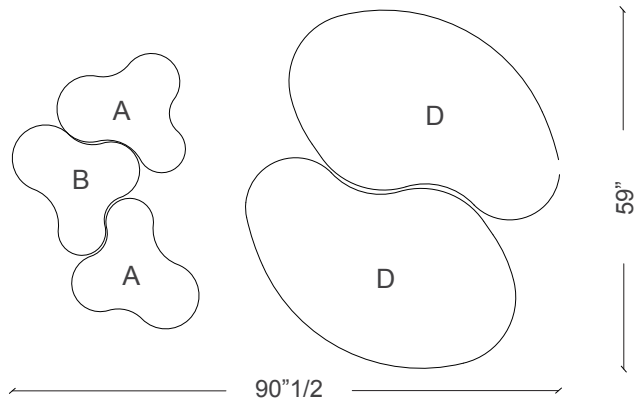

### Dimensions

A: 21"1/4W x 19"5/8D x 16"1/2H

B: 21"1/4W x 19"5/8D x 13"3/4H

C: 42"1/8W x 43"1/4D x 11"7/8H

D: 42"1/2W x 38"1/8D x 9"7/8H

A

B

C

## Infinity

### Suggested compositions

Comp.1: 70"W x 70"D x 16"1/2H

Comp.2: 105"1/2W x 48"D x 13"3/4H

Comp.3: 93"W x 63"D x 16"1/2H

Comp.4: 90"1/2W x 59"D x 16"1/2H

## Infinity

---