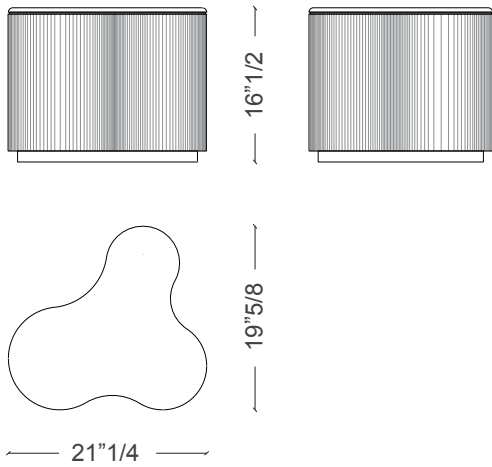

### Dimensions

A: 21"1/4W x 19"5/8D x 16"1/2H

B: 21"1/4W x 19"5/8D x 13"3/4H

C: 42"1/8W x 43"1/4D x 11"7/8H

D: 42"1/2W x 38"1/8D x 9"7/8H

A

B

C

### Suggested compositions

**Comp.5:** 73"1/4W x 66"1/8D x 13"3/4H

**Comp.6:** 100"3/8W x 53"1/2D x 13"3/4H

**Comp.7:** 130"5/8W x 57"7/8D x 16"1/2H