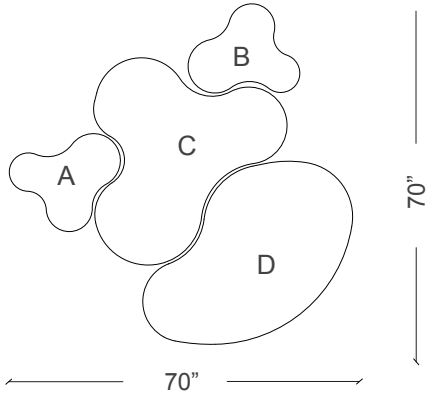

Infinity

Suggested compositions

Comp.1: 70"W x 70"D x 16"1/2H