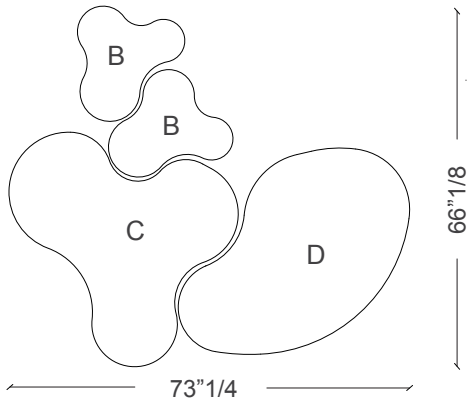

### Dimensions

A: 21"1/4W x 19"5/8D x 16"1/2H

B: 21"1/4W x 19"5/8D x 13"3/4H

C: 42"1/8W x 43"1/4D x 11"7/8H

D: 42"1/2W x 38"1/8D x 9"7/8H

A

B

C

### Suggested compositions

Comp.1: 70"W x 70"D x 16"1/2H

Comp.2: 105"1/2W x 48"D x 13"3/4H

Comp.3: 93"W x 63"D x 16"1/2H

Comp.4: 90"1/2W x 59"D x 16"1/2H

## Infinity

---

### Suggested compositions

**Comp.5:** 73"1/4W x 66"1/8D x 13"3/4H

**Comp.6:** 100"3/8W x 53"1/2D x 13"3/4H

**Comp.7:** 130"5/8W x 57"7/8D x 16"1/2H