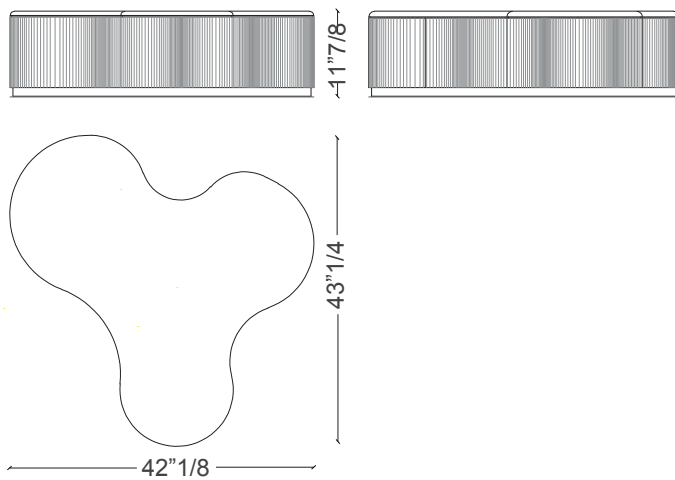

### Dimensions

A: 21"1/4W x 19"5/8D x 16"1/2H

B: 21"1/4W x 19"5/8D x 13"3/4H

C: 42"1/8W x 43"1/4D x 11"7/8H

D: 42"1/2W x 38"1/8D x 9"7/8H

A

B

C

### Suggested compositions

Comp.1: 70"W x 70"D x 16"1/2H

Comp.2: 105"1/2W x 48"D x 13"3/4H

Comp.3: 93"W x 63"D x 16"1/2H

Comp.4: 90"1/2W x 59"D x 16"1/2H

### Suggested compositions

**Comp.5:** 73"1/4W x 66"1/8D x 13"3/4H

**Comp.6:** 100"3/8W x 53"1/2D x 13"3/4H

**Comp.7:** 130"5/8W x 57"7/8D x 16"1/2H