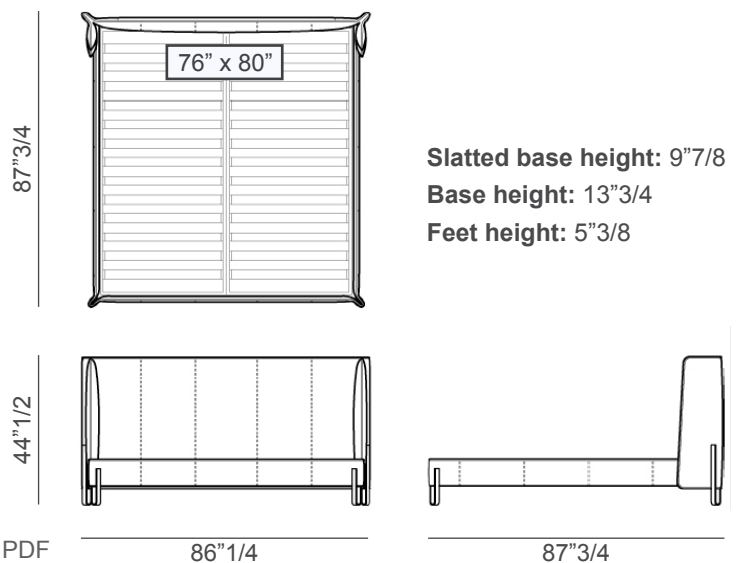

Big Night

Design: Mauro Lipparini

Description

Double bed with wooden structure, padded with multi-density expanded polyurethane foam and synthetic lining. U-shaped metallic feet available in various finishes. Non removable leather covers. Mattress not included. Made in Italy.

Dimensions

86"1/4W x 87"3/4D x 44"1/2H
(To fit American King Size mattress: 76" x 80")

* For more specifications, please refer to the "Finishes & Materials" PDF