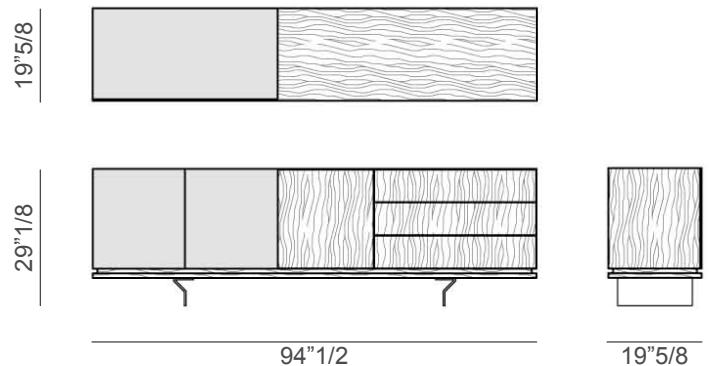

### *Description*

Sideboard consisting of a storage unit with three drawers and a central door in veneered MDF, and a storage unit with two doors and an inner shelf in glass. The glass storage unit can be placed on the right or on the left side. All is supported by a wooden base that rests on two metal legs. Made in Italy.

### *Dimensions*

94"1/2W x 19"5/8D x 29"1/8H

\* For more specifications, please refer to the "Finishes & Materials" PDF