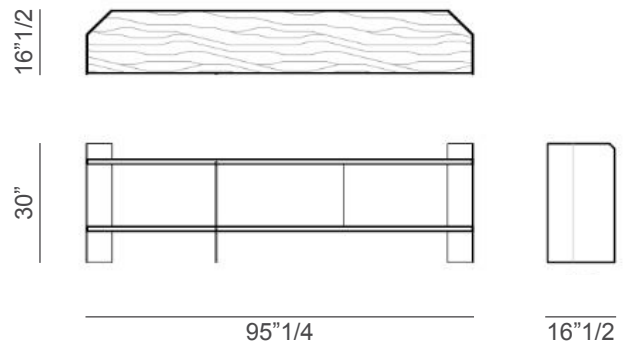

### *Description*

Console with two shelves in veneered wood. Central divider, back and sides available in varnished or textured metal. Made in Italy.

### *Dimensions*

95"1/4W x 16"1/2D x 30"H

\* For more specifications, please refer to the "Finishes & Materials" PDF