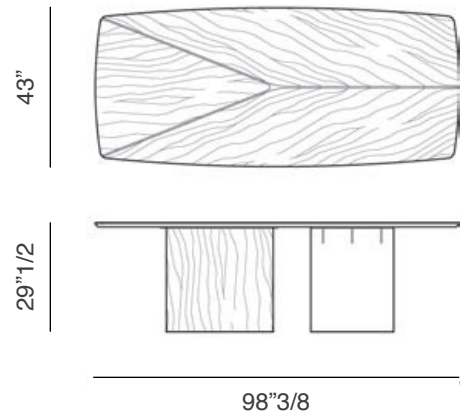

Elas

Design: Manzoni & Tapinassi

Description

The charm of architecture combined with modern design; the Epsilon dining table by Manzoni & Tapinassi is a structure that links these two worlds. The base, with a specific graphic sign and the blunt top, enriched by a play of metal and wood, are its distinguishing features. The result is an item with a strong dynamic personality. The top is available in mocha oak or sucupira, and the metal base in micaceous brown, brass or titanium.

Finishes and materials

Base: Metal, finishes: micaceous brown, brass or titanium.

Top: Mocha oak or sucupira.

(For more specifications, please refer to "Finishes & Materials")

5100201

Epsilon Fixed Table 1: 98"3/8W x 43"D x 29"1/2H

5100202

Epsilon Fixed Table 2: 118"1/8W x 49"1/4D x 29"1/2H