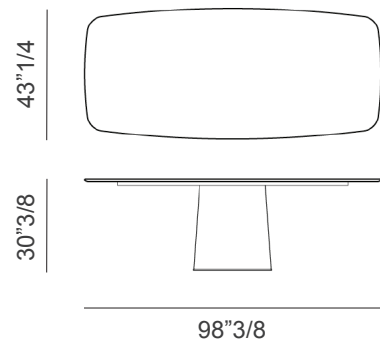

Icon

Design: Mauro Lipparini

Description

Table with base available in one of the Metal finishes of the collection and weighted pedestal in Metal, Micaceous Brown vanished finish.
Top in Moon Grey Marble.

Dimensions

98"3/8W x 43"1/4D x 30"3/8H

Finishes and materials

Base: Oxy Grey or Galvanized Titanium Metal.

Weighted Pedestal: Varnished Micaceous Brown Metal.

Top: Moon Grey Marble.

(For more specifications, please refer to "Finishes & Materials")