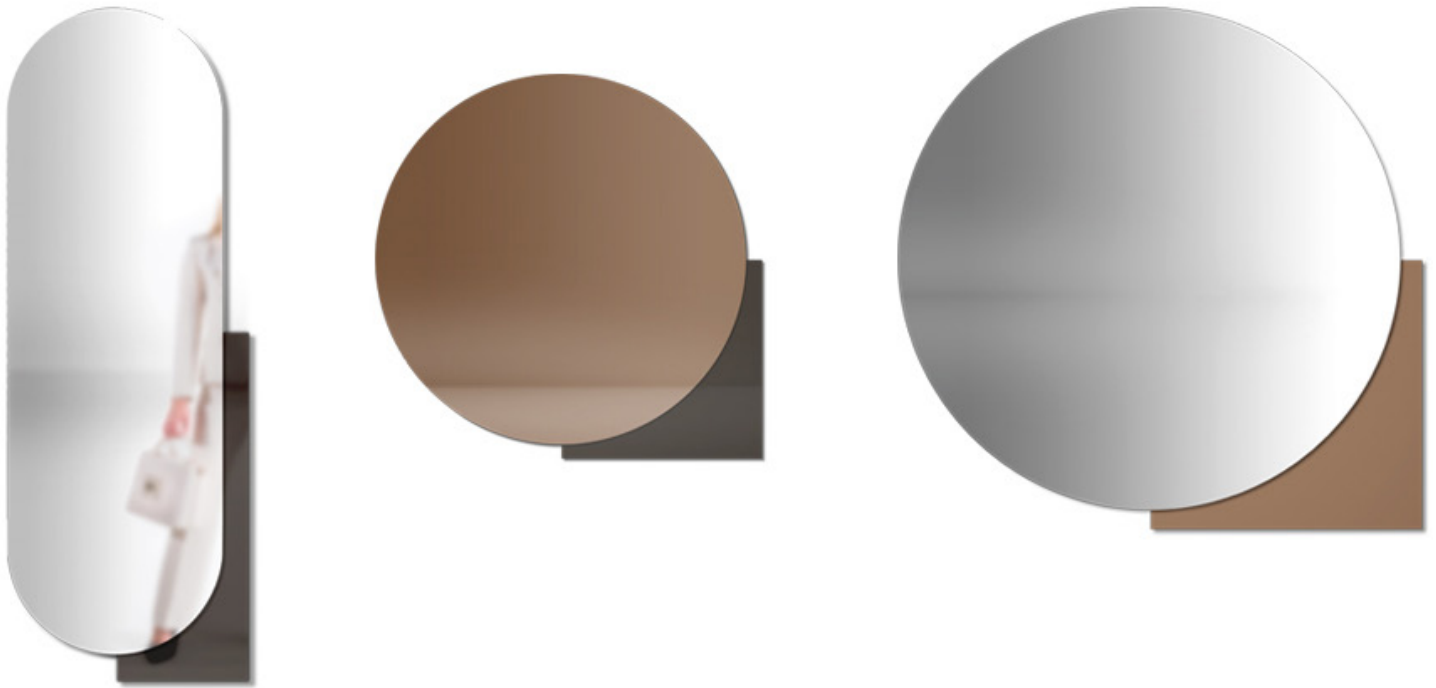

## Karma

*Design: Gino Carollo*

### Description

Wall mirror available in three different sizes. Depending on the size, there are different color combinations: mirrored transparent glass with smoked glass detail; mirrored bronze glass with smoked glass detail, mirrored transparent glass with bronze glass detail. Made in Italy.

### Dimensions

**A:** 26"3/8W x 73"5/8H

**B:** 49"1/4W x 49"1/4H

**C:** 73"5/8W x 73"5/8H

\* For more specifications, please refer to the "Finishes & Materials" PDF