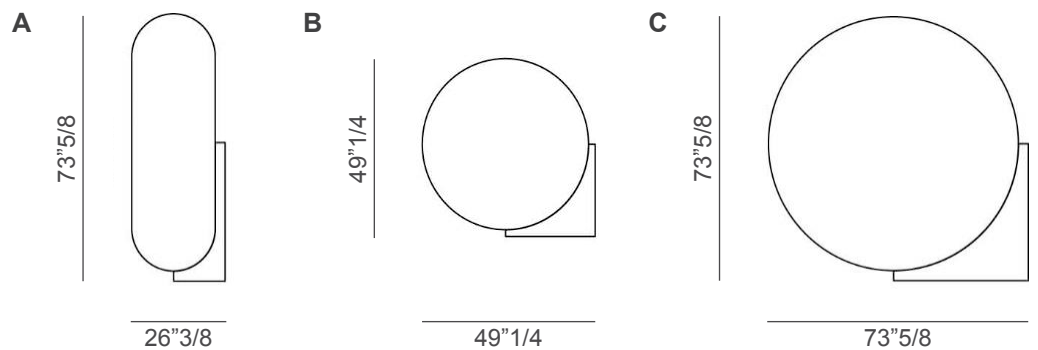

### Description

Wall mirror available in three different sizes. Depending on the size, there are different color combinations: mirrored transparent glass with smoked glass detail; mirrored bronze glass with smoked glass detail, mirrored transparent glass with bronze glass detail. Made in Italy.

### Dimensions

**A:** 26"3/8W x 73"5/8H

**B:** 49"1/4W x 49"1/4H

**C:** 73"5/8W x 73"5/8H

\* For more specifications, please refer to the "Finishes & Materials" PDF