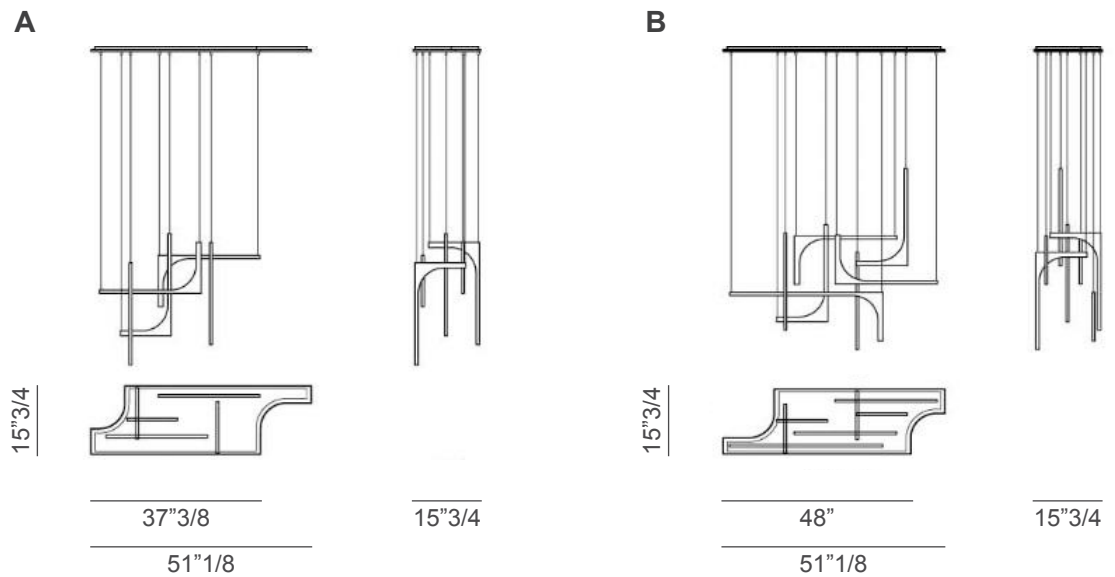

## *Description*

Suspension lamp with metal structure and LED lighting.  
Available with 5 or 7 lampshades. Adjustable height.  
Made in Italy.

\* For more specifications, please refer to the "Finishes & Materials" PDF

### Dimensions

**A:** 51"1/8W x 15"3/4D - 5 lampshades

**B:** 51"1/8W x 15"3/4D - 7 lampshades

Adjustable height

\* For more specifications, please refer to the "Finishes & Materials" PDF