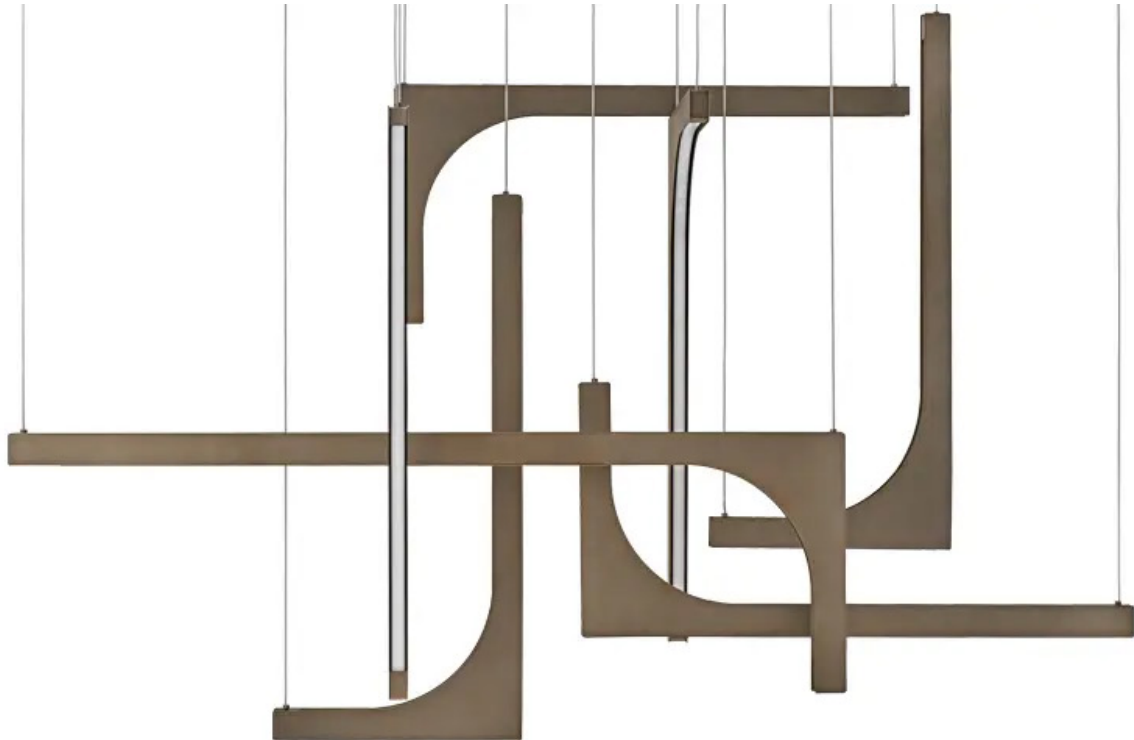

# Untitled

*Design: Gino Carollo*

## *Description*

Suspension lamp with metal structure and LED lighting.  
Available with 5 or 7 lampshades. Adjustable height.  
Made in Italy.

\* For more specifications, please refer to the "Finishes & Materials" PDF

### Dimensions

**A:** 51"1/8W x 15"3/4D - 5 lampshades

**B:** 51"1/8W x 15"3/4D - 7 lampshades

Adjustable height

\* For more specifications, please refer to the "Finishes & Materials" PDF