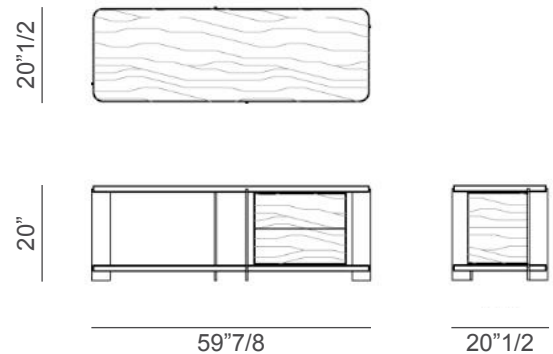

## *Description*

Console with base, top and chest of drawers in veneered MDF. Four metal legs, available in varnished or textured finishes. Made in Italy.

## *Dimensions*

59"7/8W x 20"1/2D x 20"H

\* For more specifications, please refer to the "Finishes & Materials" PDF