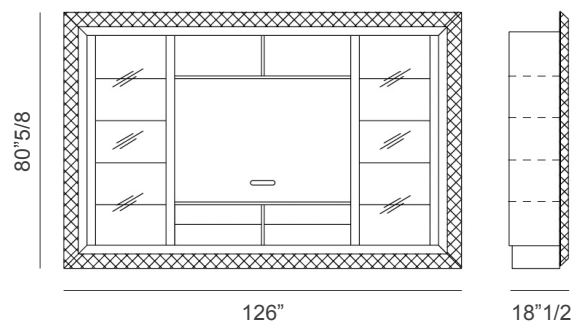

### Description

TV cabinet with multilayer structure finished in matt Ebano Macassar veneered. Solid wood frame covered in quilted leather.

It comes with two sliding doors made of tempered glass with support covered in leather. Four glass shelves on each side. Lighting kit included. Made in Italy.

### Dimensions

126"W x 18"1/2D x 80"5/8H

\* For more specifications, please refer to the "Finishes & Materials" PDF