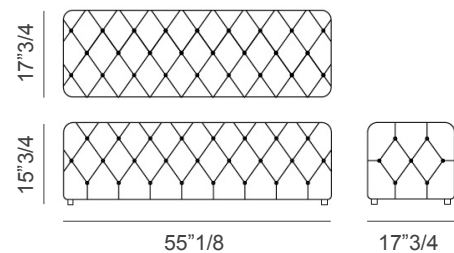

Chelsea

Description

Bench with solid beech wood structure with non-deformable polyurethane.

The bench comes with a tufted cover available in fabric or leather. Made in Italy.

Dimensions

55"1/8W x 17"3/4D x 15"3/4H