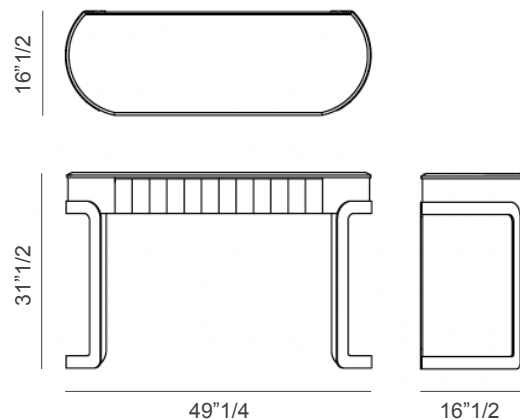

Coco

Description

Console with solid beech wood structure covered in leather. It comes with one drawer, front quilted, with drawer slides “Blumotion” system.

The steel base is available in a wide range of finishes, while the top is offered in glossy/matt lacquered wood or in marble. Made in Italy.

Dimensions

49"1/4W x 16"1/2D x 31"1/2H

* For more specifications, please refer to the “Finishes & Materials” PDF