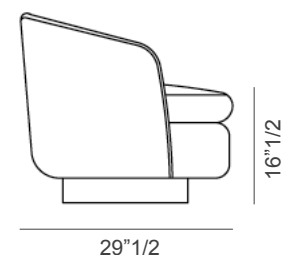

Goose feather square decorative cushions (19"5/8 or 15"3/4) available upon request. Made in Italy.

Dimensions

28"3/4W x 29"1/2D x 27"1/2H

Seat height: 16"1/2

Decorative cushions

Soft

Soft quilted

* For more specifications, please refer to the "Finishes & Materials" PDF