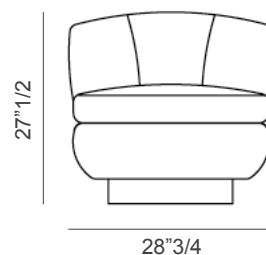

Goose feather square decorative cushions (19"5/8 or 15"3/4) available upon request. Made in Italy.

Dimensions

28"3/4W x 29"1/2D x 27"1/2H

Seat height: 16"1/2

Decorative cushions

Soft

Soft quilted

* For more specifications, please refer to the "Finishes & Materials" PDF