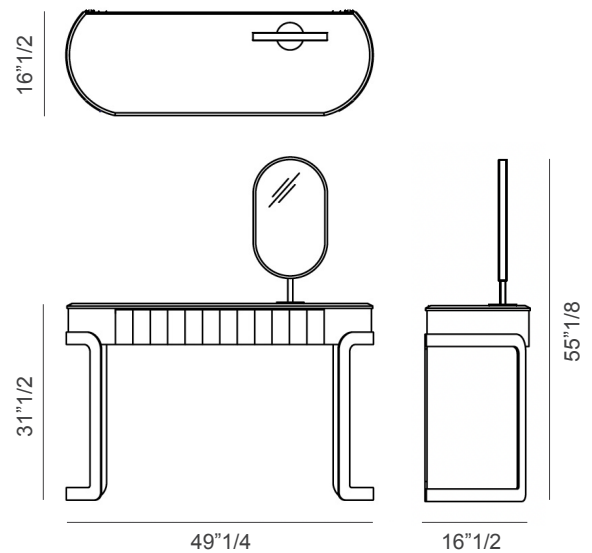

### Description

Vanity with solid beech wood structure covered in leather. It comes with one drawer, front quilted, with drawer slides “Blumotion” system.

The steel legs are available in a wide range of finishes, while the top is offered in glossy/matt lacquered wood or in marble.

### Dimensions

49”1/4W x 16”1/2D x 31”1/2H

Height with mirror: 55”1/8

\* For more specifications, please refer to the “Finishes & Materials” PDF