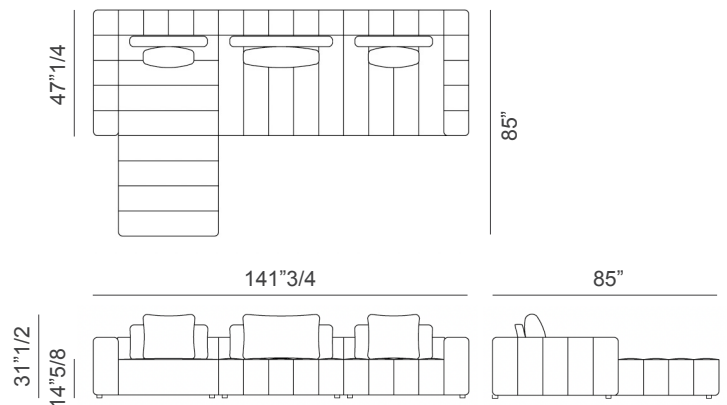

Decorative cushions

Soft

Soft quilted

Dimensions

Edmond DX

141"3/4W x 85"D x 31"1/2H

Seat height: 14"5/8

Edmond DX

Edmond SX

141"3/4W x 85"D x 31"1/2H

Seat height: 14"5/8

Edmond SX

* For more specifications, please refer to the "Finishes & Materials" PDF