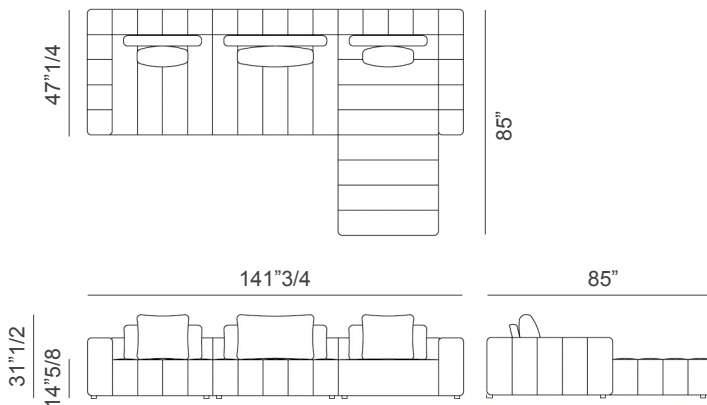

Decorative cushions

Soft

Soft quilted

Dimensions

Edmond DX

141"3/4W x 85"D x 31"1/2H

Seat height: 14"5/8

Edmond DX

Edmond SX

141"3/4W x 85"D x 31"1/2H

Seat height: 14"5/8

Edmond SX

* For more specifications, please refer to the "Finishes & Materials" PDF