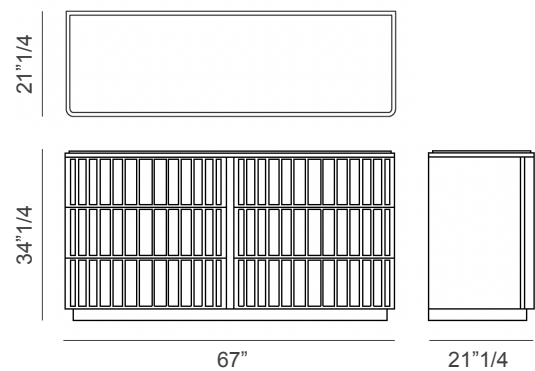

### Description

Dresser with multilayer structure with glossy/matt lacquered finish. Internal part matt lacquered. Inserts, top frame and base in stainless steel.

The top is available in glossy/matt lacquered wood or in marble. Offered with three or six drawers with drawer slide “Blumotion” system and with the internal part covered in microfiber. Made in Italy.

### Dimensions

**With 3 drawers:** 55”1/8W x 21”1/4D x 34”1/4H

**With 6 drawers:** 67”W x 21”1/4D x 34”1/4H

\* For more specifications, please refer to the “Finishes & Materials” PDF