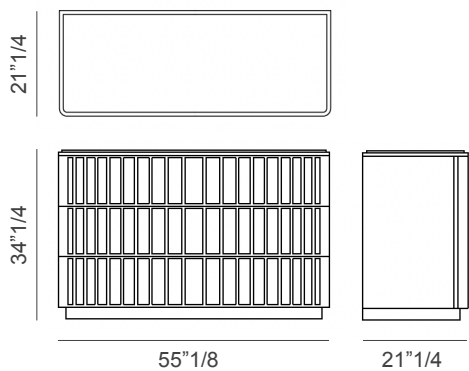

### Description

Dresser with multilayer structure with glossy/matt lacquered finish. Internal part matt lacquered. Inserts, top frame and base in stainless steel.

The top is available in glossy/matt lacquered wood or in marble. Offered with three or six drawers with drawer slide “Blumotion” system and with the internal part covered in microfiber. Made in Italy.

### Dimensions

**With 3 drawers:** 55”1/8W x 21”1/4D x 34”1/4H

**With 6 drawers:** 67”W x 21”1/4D x 34”1/4H

\* For more specifications, please refer to the “Finishes & Materials” PDF