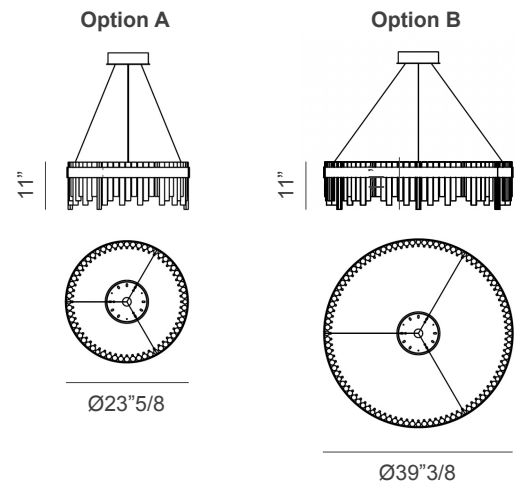

Elite Round

Description

Round suspension lamp with metal structure. The lampshade is made with hexagonal metal columns, available in different finishes, and transparent cannetè glass cylinders. Made in Italy.

Light source A:

Strip LED 2700°K • 50 W

Light source B:

Strip LED 2700°K • 75 W

Dimensions

A) $\text{Ø}23\frac{5}{8}$ x 11”H

B) $\text{Ø}39\frac{3}{8}$ x 11”H

* For more specifications, please refer to the "Finishes & Materials" PDF