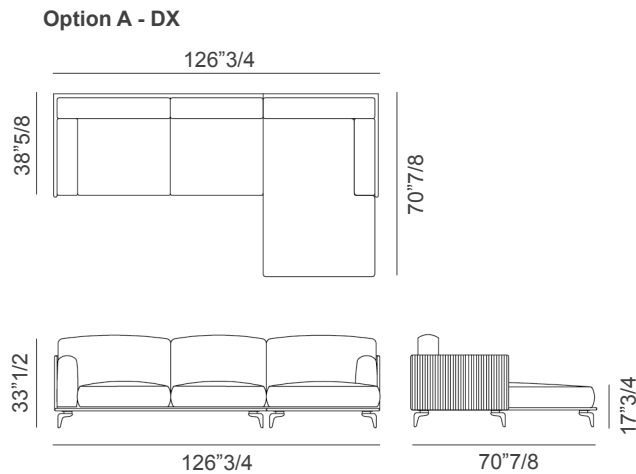

Goose feather square decorative cushions (19"5/8 or 15"3/4) are available upon request.
Made in Italy.

* For more specifications, please refer to the "Finishes & Materials" PDF

The image corresponds to option A - DX

The image corresponds to option B - DX

Decorative cushions

Soft

Soft quilted

Elite

Dimensions

Option A - SX: 126³/₄W x 70⁷/₈D x 33¹/₂H
Seat height: 17³/₄

Option A - DX: 126³/₄W x 70⁷/₈D x 33¹/₂H
Seat height: 17³/₄

Option B - SX: 130"W x 103¹/₈D x 33¹/₂H
Seat height: 17³/₄

Option B - DX: 130"W x 103¹/₈D x 33¹/₂H
Seat height: 17³/₄

* For more specifications, please refer to the "Finishes & Materials" PDF