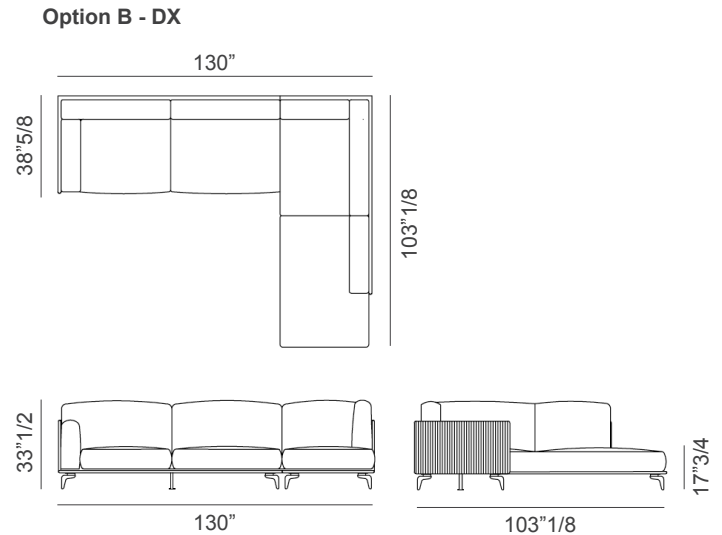

Goose feather square decorative cushions (19"5/8 or 15"3/4) are available upon request.
Made in Italy.

* For more specifications, please refer to the "Finishes & Materials" PDF

The image corresponds to option A - DX

The image corresponds to option B - DX

Decorative cushions

Soft

Soft quilted

Elite

Dimensions

Option A - SX: 126³/₄W x 70⁷/₈D x 33¹/₂H
Seat height: 17³/₄

Option A - DX: 126³/₄W x 70⁷/₈D x 33¹/₂H
Seat height: 17³/₄

Option B - SX: 130"W x 103¹/₈D x 33¹/₂H
Seat height: 17³/₄

Option B - DX: 130"W x 103¹/₈D x 33¹/₂H
Seat height: 17³/₄

* For more specifications, please refer to the "Finishes & Materials" PDF