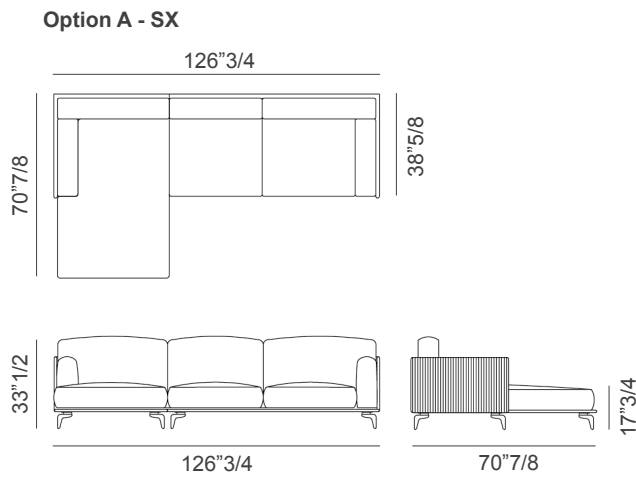

Goose feather square decorative cushions (19"5/8 or 15"3/4) are available upon request.
Made in Italy.

* For more specifications, please refer to the "Finishes & Materials" PDF

The image corresponds to option A - DX

The image corresponds to option B - DX

Decorative cushions

Soft

Soft quilted

Elite

Dimensions

Option A - SX: 126³/₄W x 70⁷/₈D x 33¹/₂H
Seat height: 17³/₄

Option A - DX: 126³/₄W x 70⁷/₈D x 33¹/₂H
Seat height: 17³/₄

Option B - SX: 130"W x 103¹/₈D x 33¹/₂H
Seat height: 17³/₄

Option B - DX: 130"W x 103¹/₈D x 33¹/₂H
Seat height: 17³/₄

* For more specifications, please refer to the "Finishes & Materials" PDF