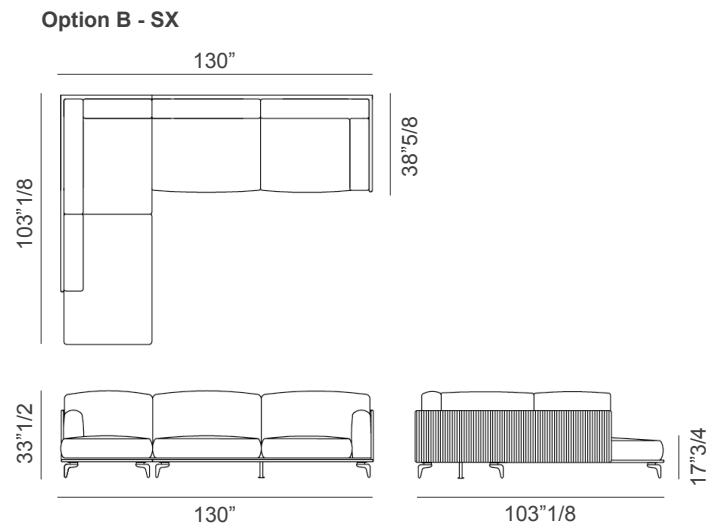

Goose feather square decorative cushions (19"5/8 or 15"3/4) are available upon request.
Made in Italy.

* For more specifications, please refer to the "Finishes & Materials" PDF

The image corresponds to option A - DX

The image corresponds to option B - DX

Decorative cushions

Soft

Soft quilted

Elite

Dimensions

Option A - SX: 126³/₄W x 70⁷/₈D x 33¹/₂H
Seat height: 17³/₄

Option A - DX: 126³/₄W x 70⁷/₈D x 33¹/₂H
Seat height: 17³/₄

Option B - SX: 130"W x 103¹/₈D x 33¹/₂H
Seat height: 17³/₄

Option B - DX: 130"W x 103¹/₈D x 33¹/₂H
Seat height: 17³/₄

* For more specifications, please refer to the "Finishes & Materials" PDF