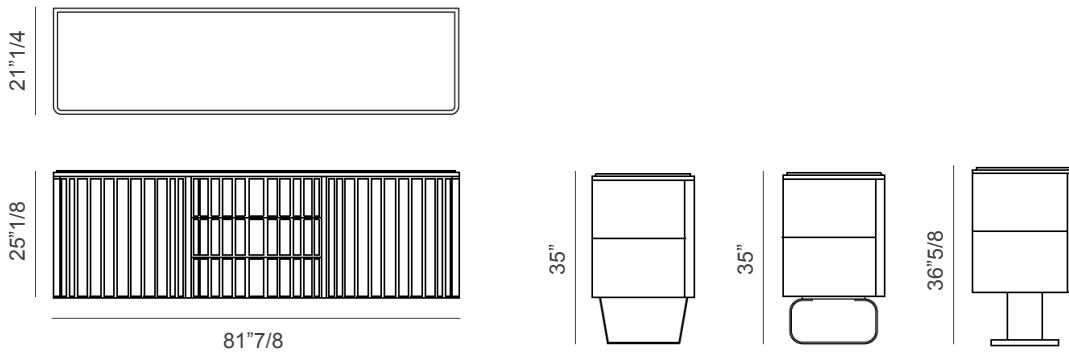

Elite

Description

Sideboard with multilayer structure in Noce Canaletto veneered wood. The front part is covered in leather, and has a refined decorative vertical pattern. Internal part matt lacquered. Inserts, top frame and base in stainless steel.

Feet and Base options

Foot P22
Height: 9"7/8

Foot P23
Height: 9"7/8

Foot P24
Height: 11"3/8

* For more specifications, please refer to the "Finishes & Materials" PDF

Elite

Dimensions

With 3 drawers: 81"7/8W x 21"1/4D
Height with feet P22 / P23: 35"
Height with base P24: 36"5/8

With 6 drawers: 109"3/8W x 21"1/4D
Height with feet P22 / P23: 35"
Height with base P24: 36"5/8

Sideboard with 3 drawers

Sideboard with 6 drawers

* For more specifications, please refer to the "Finishes & Materials" PDF