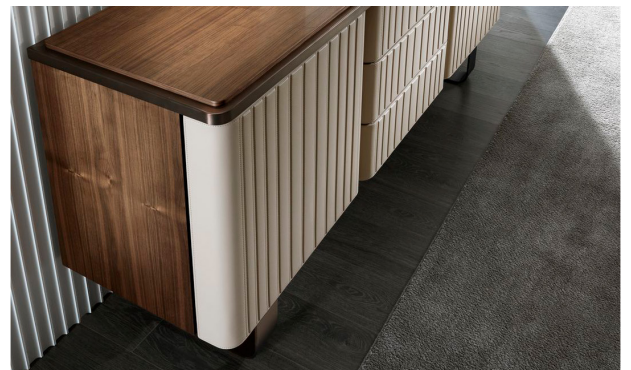

Elite

Description

Sideboard with multilayer structure in Noce Canaletto veneered wood. The front part is covered in leather, and has a refined decorative vertical pattern. Internal part matt lacquered. Inserts, top frame and base in stainless steel.

The top is available in Noce Canaletto wood or in marble. The drawers come with a slide "Blumotion" system and the internal part is covered in microfiber. Made in Italy.

The image corresponds to the sideboard with 3 drawers and with the P23 feet