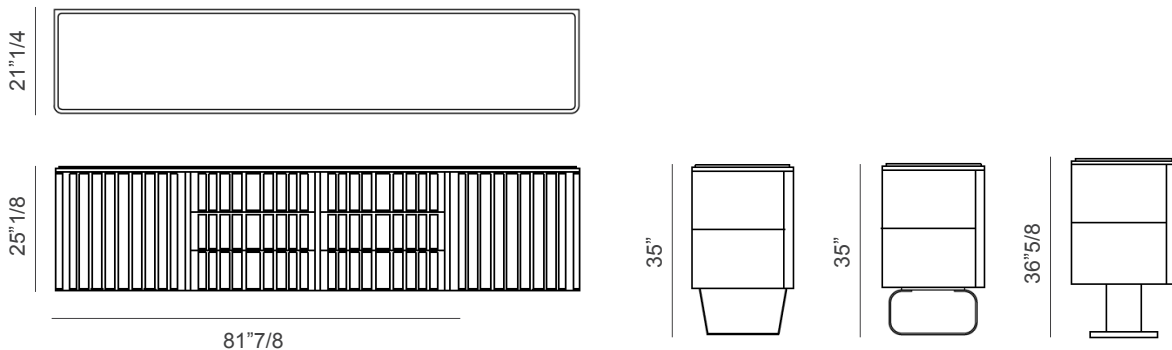

Elite

Description

Sideboard with multilayer structure in Noce Canaletto veneered wood. The front part is covered in leather, and has a refined decorative vertical pattern. Internal part matt lacquered. Inserts, top frame and base in stainless steel.

Feet and Base options

Foot P22
Height: 9"7/8

Foot P23
Height: 9"7/8

Foot P24
Height: 11"3/8

* For more specifications, please refer to the "Finishes & Materials" PDF

Elite

Dimensions

With 3 drawers: 81"7/8W x 21"1/4D
Height with feet P22 / P23: 35"
Height with base P24: 36"5/8

With 6 drawers: 109"3/8W x 21"1/4D
Height with feet P22 / P23: 35"
Height with base P24: 36"5/8

Sideboard with 3 drawers

Sideboard with 6 drawers

* For more specifications, please refer to the "Finishes & Materials" PDF