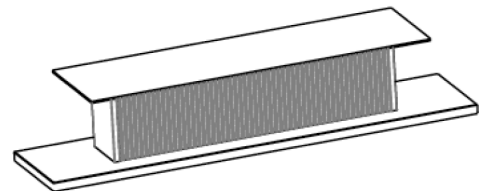

Elite

Description

Sideboard with multilayer structure in Noce Canaletto veneered wood. The front part is covered in leather, and has a refined decorative vertical pattern. Internal part matt lacquered. Inserts, top frame and base in stainless steel.

The top is available in Noce Canaletto wood or in marble. The drawers come with a slide "Blumotion" system and the internal part is covered in microfiber. Made in Italy.

The image corresponds to the sideboard with 3 drawers and with the P23 feet

Feet and Base options

Foot P22
Height: 9"7/8

Foot P23
Height: 9"7/8

Foot P24
Height: 11"3/8

* For more specifications, please refer to the "Finishes & Materials" PDF

Elite

Dimensions

With 3 drawers: 81"7/8W x 21"1/4D
Height with feet P22 / P23: 35"
Height with base P24: 36"5/8