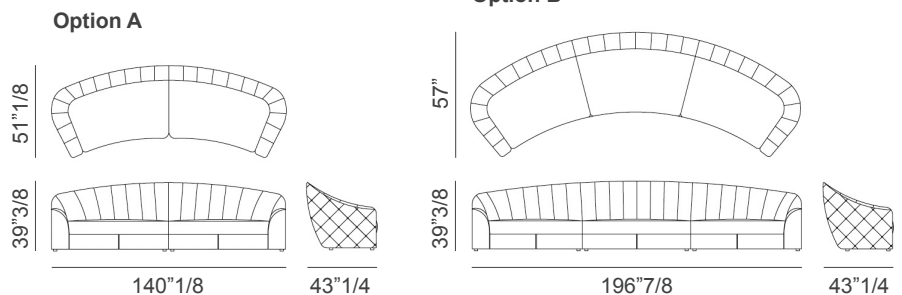

Goose feather square decorative cushions (19"5/8 or 15"3/4) available upon request. Made in Italy.

### Dimensions

**A)** 140"1/8W x 51"1/8D x 39"3/8H  
**Seat height:** 17"3/4

**B)** 196"7/8W x 57"D x 39"3/8H  
**Seat height:** 17"3/4

\* For more specifications, please refer to the "Finishes & Materials" PDF