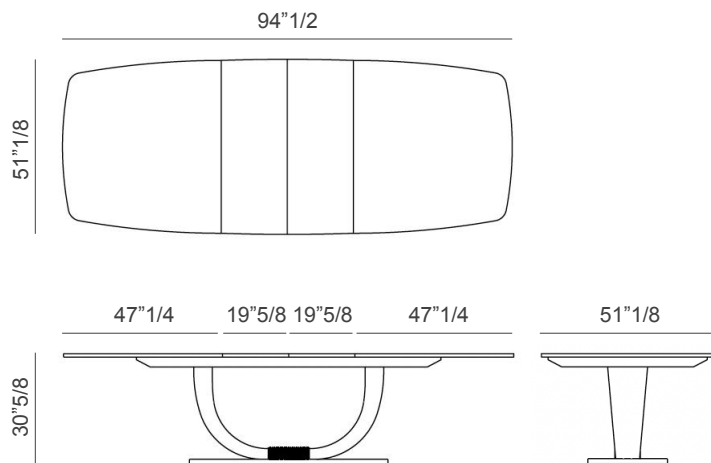

Heritage

Description

Extendable table with two extensions of 19"5/8 each one. The base is offered stainless steel, in a wide range of finishes, and the refined top is available in Cacao Walnut or Ebano Macassar veneer wood. Made in Italy.

-Top in veneer wood 1" with matt black lacquered structure 3".

Dimensions

94"1/2W x 51"1/8D x 30"5/8H
Extends to: 114"1/8 - 133"7/8

* For more specifications, please refer to the "Finishes & Materials" PDF