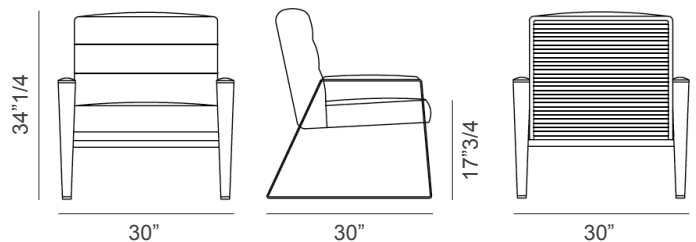

Decorative cushions

Soft   Soft quilted