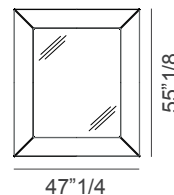

### Description

Mirror with multilayered structure. Natural mirror (1/8" thick). The frame is offered in shining stainless steel, antique bronze satin, shaded glossy, shaded satin, cromo black or dipped in 24 Kt gold.  
Made in Italy.

### Dimensions

**Vertical position:** 47"1/4W x 55"1/8H  
**Horizontal position:** 55"1/8W x 47"1/4H

Vertical position

Horizontal position