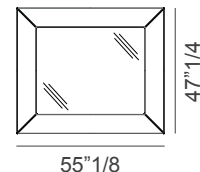

### Description

Mirror with multilayered structure. Natural mirror (1/8" thick). The frame is offered in shining stainless steel, antique bronze satin, shaded glossy, shaded satin, cromo black or dipped in 24 Kt gold.  
Made in Italy.

### Dimensions

**Vertical position:** 47"1/4W x 55"1/8H  
**Horizontal position:** 55"1/8W x 47"1/4H

Vertical position

Horizontal position